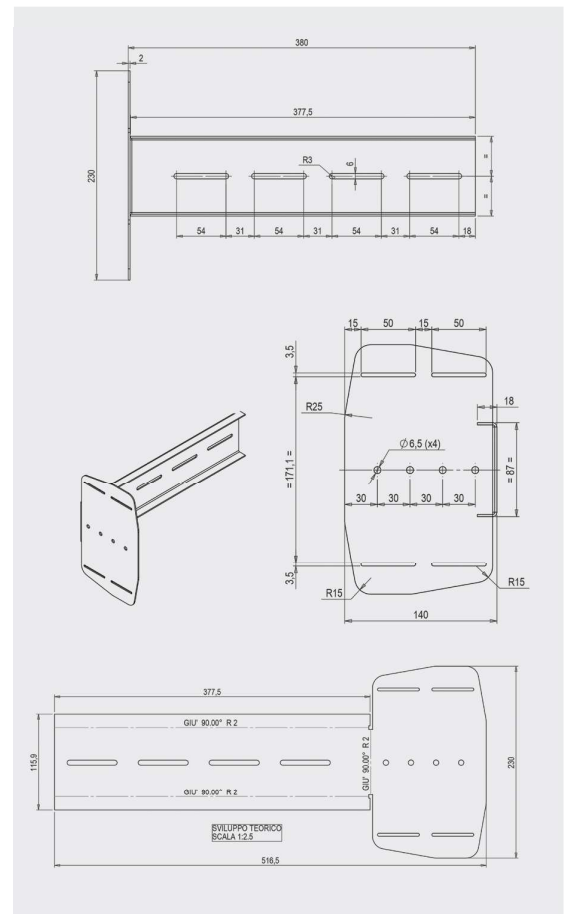

BIG TROLLEY SHELF PLATE
Col. ● Code 07077

BIG TROLLEY SHELF CAMERA
Col. ● Code 07076

Manual Trolleys & Floor Stand

Big Trolley Shelf Plate

Mensola per appoggio con portata di 3kg.

Supporting shelf with weight capacity of 3kg.

Big Trolley Shelf Camera

Mensola per web-cam con distanza dal monitor regolabile.

Shelf for web-cam with adjustable distance from monitor.

Targeted to Professionals