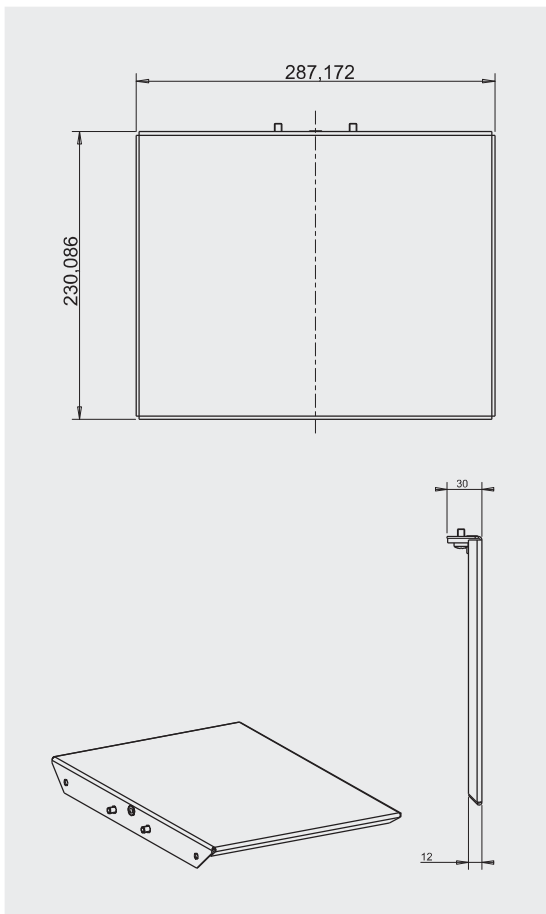

BIG TROLLEY SHELF PLATE
Col. ● Code 07077

BIG TROLLEY SHELF CAMERA
Col. ● Code 07076

Manual Trolleys & Floor Stand

Big Trolley Shelf Plate

Mensola per appoggio con portata di 3kg.

Supporting shelf with weight capacity of 3kg.

Big Trolley Shelf Camera

Mensola per web-cam con distanza dal monitor regolabile.

Shelf for web-cam with adjustable distance from monitor.

Targeted to Professionals