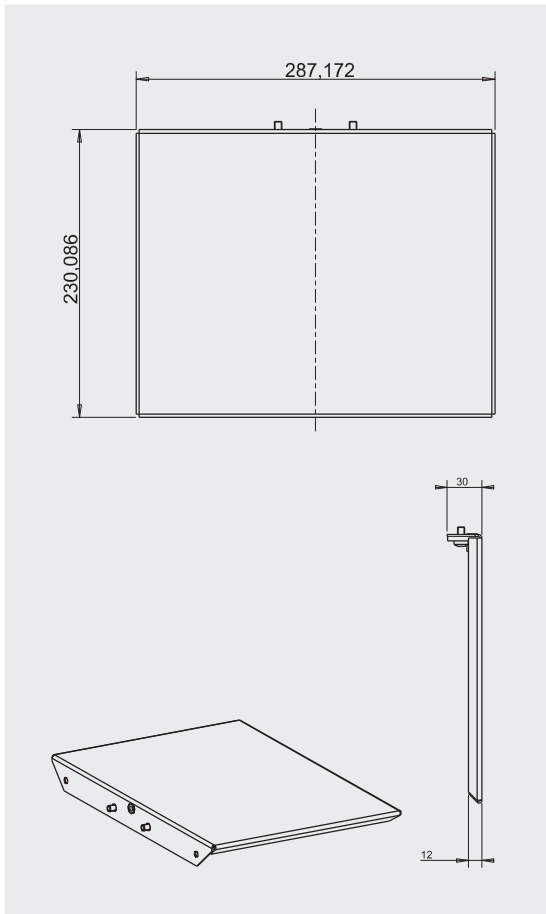

BIG TROLLEY SHELF PLATE
Col. ● Code 07077

BIG TROLLEY SHELF CAMERA
Col. ● Code 07076

Manual Trolleys & Floor Stand

Big Trolley Shelf Plate

Mensola per appoggio con portata di 3kg.

Supporting shelf with weight capacity of 3kg.

Big Trolley Shelf Camera

Mensola per web-cam con distanza dal monitor regolabile.

Shelf for web-cam with adjustable distance from monitor.

Targeted to Professionals