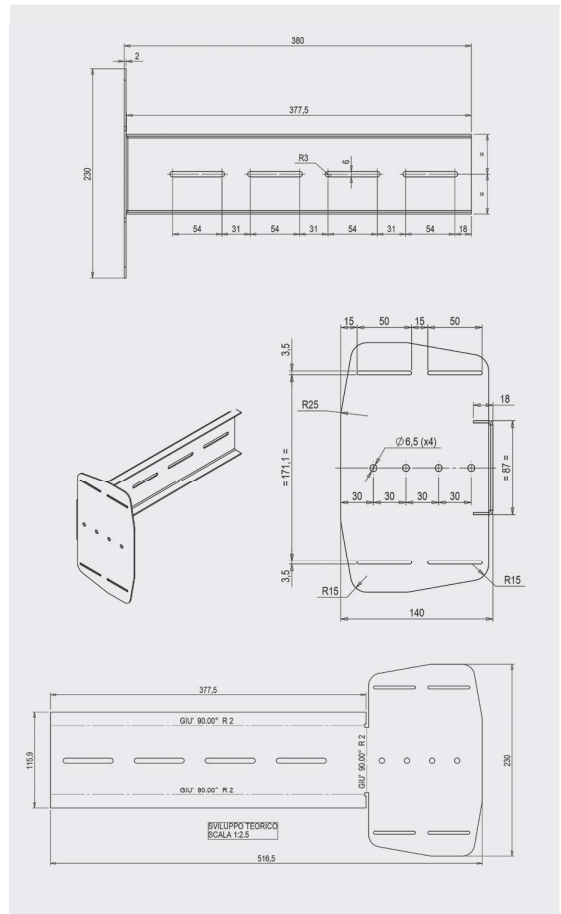

BIG TROLLEY SHELF PLATE
Col. ● Code 07077

BIG TROLLEY SHELF CAMERA
Col. ● Code 07076

Manual Trolleys & Floor Stand

Big Trolley Shelf Plate

Mensola per appoggio con portata di 3kg.

Supporting shelf with weight capacity of 3kg.

Big Trolley Shelf Camera

Mensola per web-cam con distanza dal monitor regolabile.

Shelf for web-cam with adjustable distance from monitor.

Targeted to Professionals