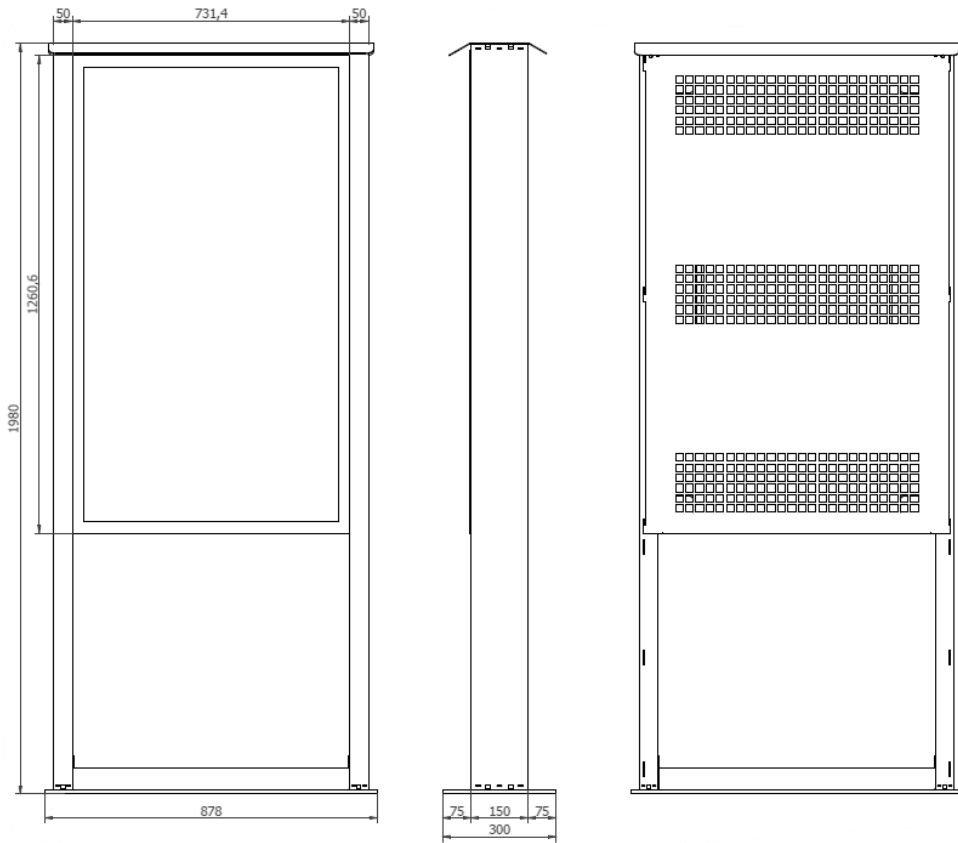

It is available in black or white and designed specifically for screen SAMSUNG OH series or LG XE4F series.

Cable passage from the base through the side uprights.

The structure must be fixed to the concrete plinth.

PORTAL FRAME can be equipped with an electrical panel that includes a box with Power strip, switch magnetothermic, space for player, fan and thermostat.

The power box is positioned under the screen as shown in the images below

# PORTAL FRAME SAMSUNG OH75

PORTAL FRAME SAMSUNG OH55  
WITHOUT POWER BOX

# PORTAL FRAME SAMSUNG OH55 WITH POWER BOX

POWER BOX  
Include power strip, 2x fans, 1x heater  
space for player VESA100x100

PORTAL FRAME SAMSUNG OH46  
WITHOUT POWER BOX

PORTAL FRAME is equipped with anti-theft screws