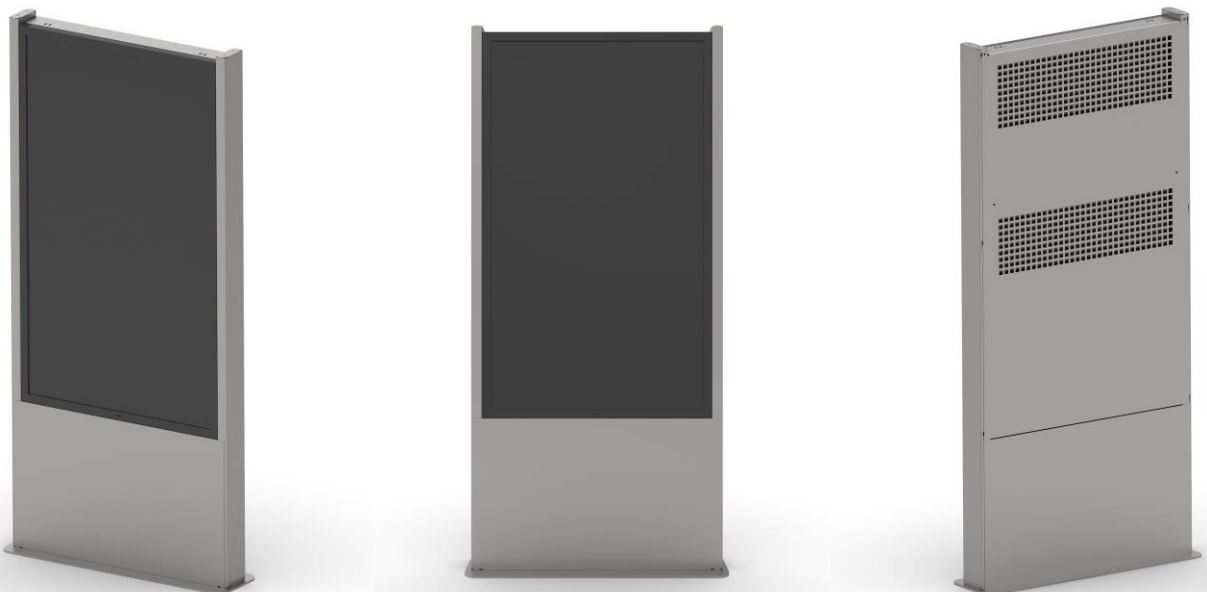

PORTAL FRAME for SAMSUNG OH serie or LG XE4F serie  
PROFESSIONAL DISPLAY SUPPORT

PORTAL FRAME for OUTDOOR SCREEN is a perfect solution for digital signage outdoor applications to be positioned in any site where information needs to be displayed.

It is available in black or white and designed specifically for screen SAMSUNG OH series or LG XE4F series.

Cable passage from the base through the side uprights.

The structure must be fixed to the concrete plinth.

PORTAL FRAME can be equipped with an electrical panel that includes a box with Power strip, switch magnetothermic, space for player, fan and thermostat.

The power box is positioned under the screen as shown in the images below

# PORTAL FRAME SAMSUNG OH55 WITH POWER BOX

POWER BOX  
Include power strip, 2x fans, 1x heater  
space for player VESA100x100

PORTAL FRAME SAMSUNG OH46  
WITHOUT POWER BOX

PORTAL FRAME is equipped with anti-theft screws