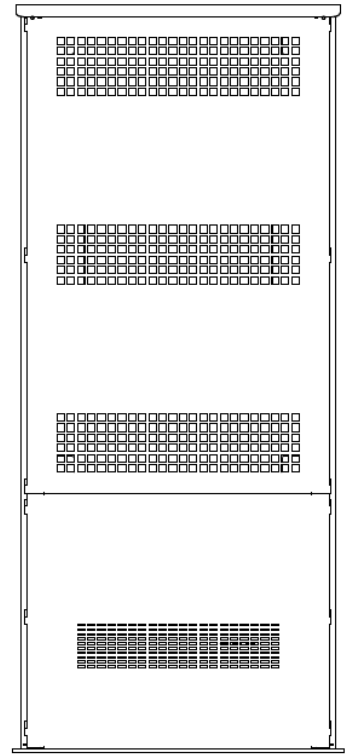

It is available in black or white and designed specifically for screen SAMSUNG OH series or LG XE4F series.

Cable passage from the base through the side uprights.

The structure must be fixed to the concrete plinth.

PORTAL FRAME can be equipped with an electrical panel that includes a box with Power strip, switch magnetothermic, space for player, fan and thermostat.

The power box is positioned under the screen as shown in the images below

# PORTAL FRAME SAMSUNG OH75

PORTAL FRAME SAMSUNG OH55  
WITHOUT POWER BOX

# PORTAL FRAME SAMSUNG OH55 WITH POWER BOX

POWER BOX  
Include power strip, 2x fans, 1x heater  
space for player VESA100x100

PORTAL FRAME SAMSUNG OH46  
WITHOUT POWER BOX

PORTAL FRAME is equipped with anti-theft screws