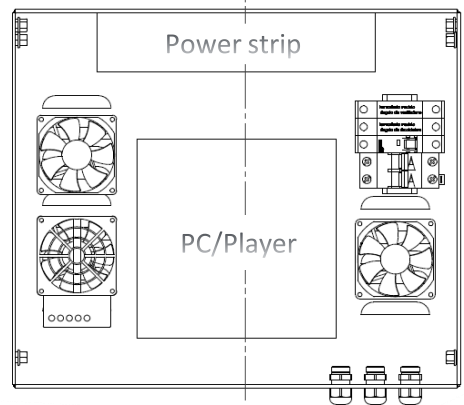

It is available in black or white and designed specifically for screen SAMSUNG OH series or LG XE4F series.

Cable passage from the base through the side uprights.

The structure must be fixed to the concrete plinth.

PORTAL FRAME can be equipped with an electrical panel that includes a box with Power strip, switch magnetothermic, space for player, fan and thermostat.

The power box is positioned under the screen as shown in the images below

# PORTAL FRAME SAMSUNG OH75

PORTAL FRAME SAMSUNG OH55  
WITHOUT POWER BOX

# PORTAL FRAME SAMSUNG OH55 WITH POWER BOX

POWER BOX  
Include power strip, 2x fans, 1x heater  
space for player VESA100x100

PORTAL FRAME SAMSUNG OH46  
WITHOUT POWER BOX

PORTAL FRAME is equipped with anti-theft screws