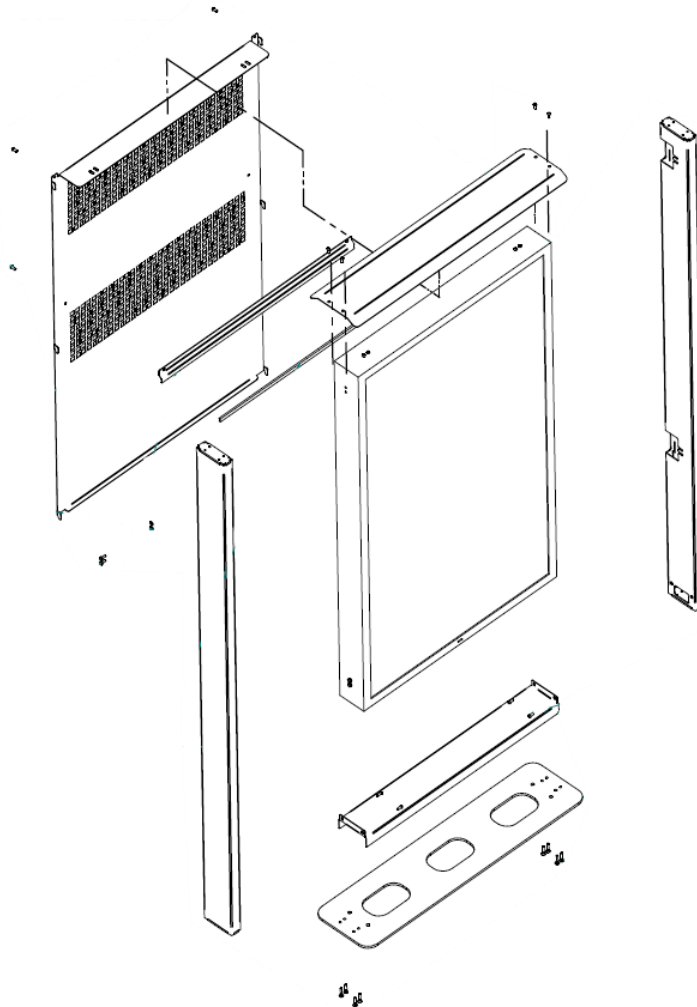

PORTAL FRAME SAMSUNG OH75