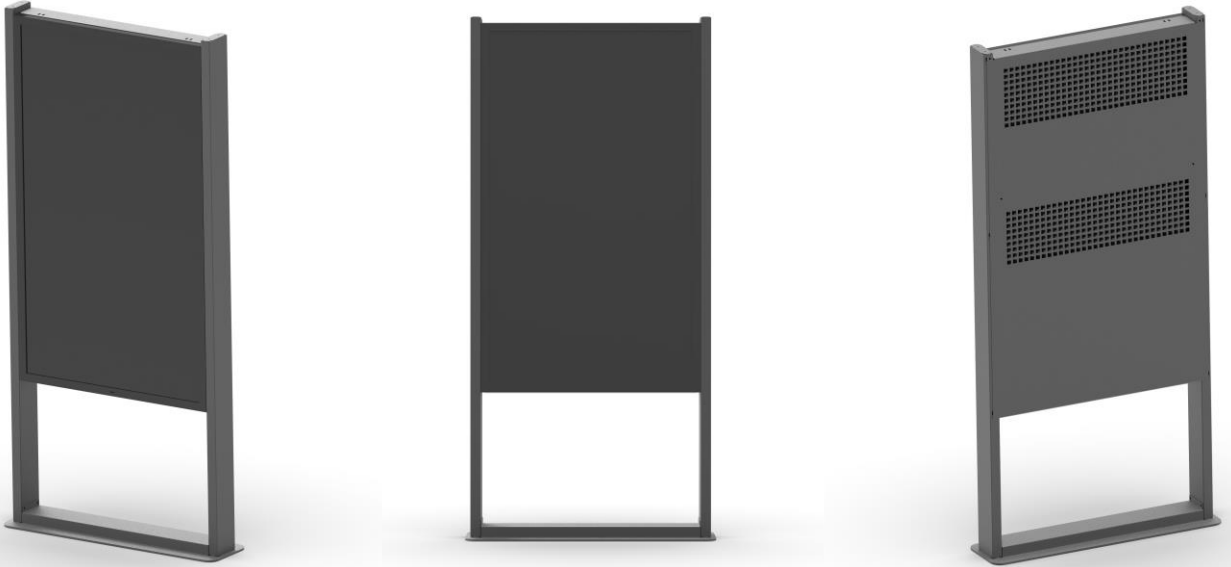

PORTAL FRAME for SAMSUNG OH serie or LG XE4F serie  
PROFESSIONAL DISPLAY SUPPORT

PORTAL FRAME for OUTDOOR SCREEN is a perfect solution for digital signage outdoor applications to be positioned in any site where information needs to be displayed.

It is available in black or white and designed specifically for screen SAMSUNG OH series or LG XE4F series.

Cable passage from the base through the side uprights.

The structure must be fixed to the concrete plinth.

PORTAL FRAME can be equipped with an electrical panel that includes a box with Power strip, switch magnetothermic, space for player, fan and thermostat.

The power box is positioned under the screen as shown in the images below

# PORTAL FRAME SAMSUNG OH55 WITH POWER BOX

POWER BOX  
Include power strip, 2x fans, 1x heater  
space for player VESA100x100

PORTAL FRAME SAMSUNG OH46  
WITHOUT POWER BOX

PORTAL FRAME is equipped with anti-theft screws