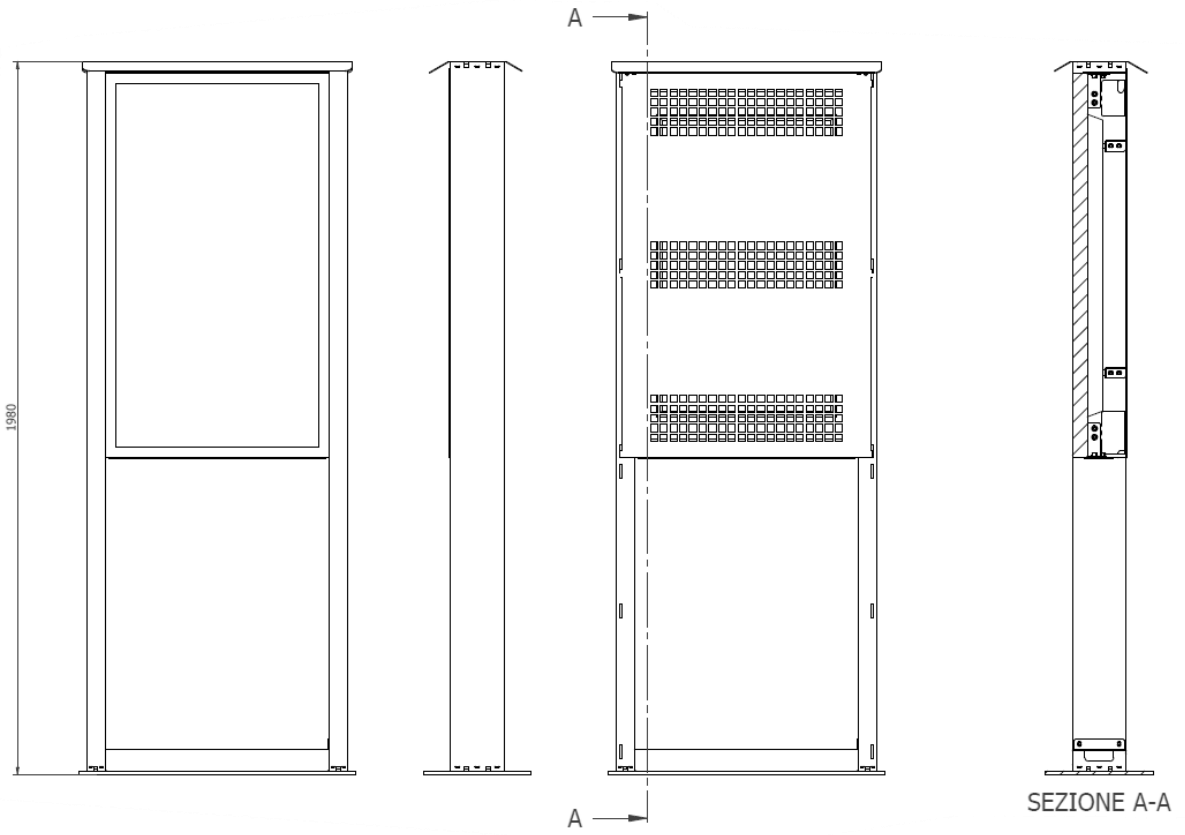

It is available in black or white and designed specifically for screen SAMSUNG OH series or LG XE4F series.

Cable passage from the base through the side uprights.

The structure must be fixed to the concrete plinth.

PORTAL FRAME can be equipped with an electrical panel that includes a box with Power strip, switch magnetothermic, space for player, fan and thermostat.

The power box is positioned under the screen as shown in the images below

# PORTAL FRAME SAMSUNG OH75

PORTAL FRAME SAMSUNG OH55  
WITHOUT POWER BOX

# PORTAL FRAME SAMSUNG OH55 WITH POWER BOX

POWER BOX  
Include power strip, 2x fans, 1x heater  
space for player VESA100x100

PORTAL FRAME SAMSUNG OH46  
WITHOUT POWER BOX

PORTAL FRAME is equipped with anti-theft screws