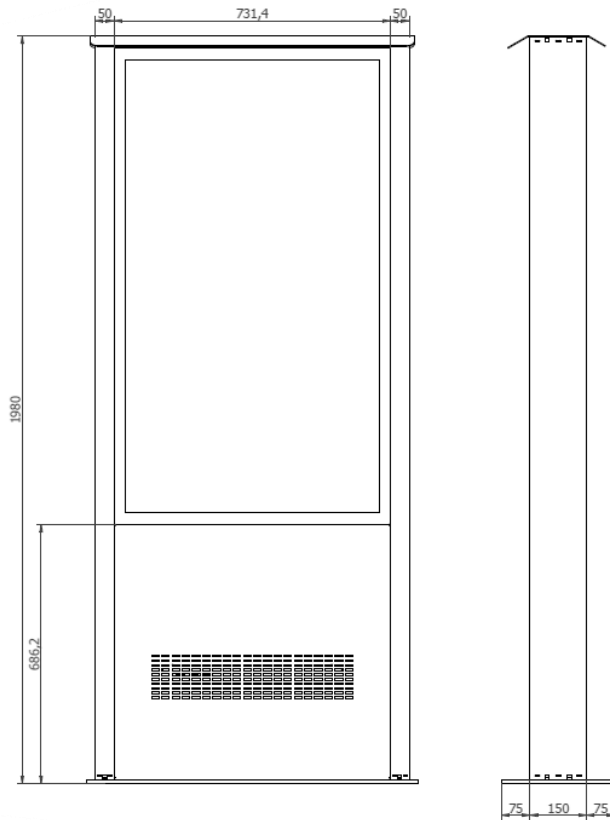

It is available in black or white and designed specifically for screen SAMSUNG OH series or LG XE4F series.

Cable passage from the base through the side uprights.

The structure must be fixed to the concrete plinth.

PORTAL FRAME can be equipped with an electrical panel that includes a box with Power strip, switch magnetothermic, space for player, fan and thermostat.

The power box is positioned under the screen as shown in the images below

# PORTAL FRAME SAMSUNG OH75

PORTAL FRAME SAMSUNG OH55  
WITHOUT POWER BOX

# PORTAL FRAME SAMSUNG OH55 WITH POWER BOX

POWER BOX  
Include power strip, 2x fans, 1x heater  
space for player VESA100x100

PORTAL FRAME SAMSUNG OH46  
WITHOUT POWER BOX

PORTAL FRAME is equipped with anti-theft screws