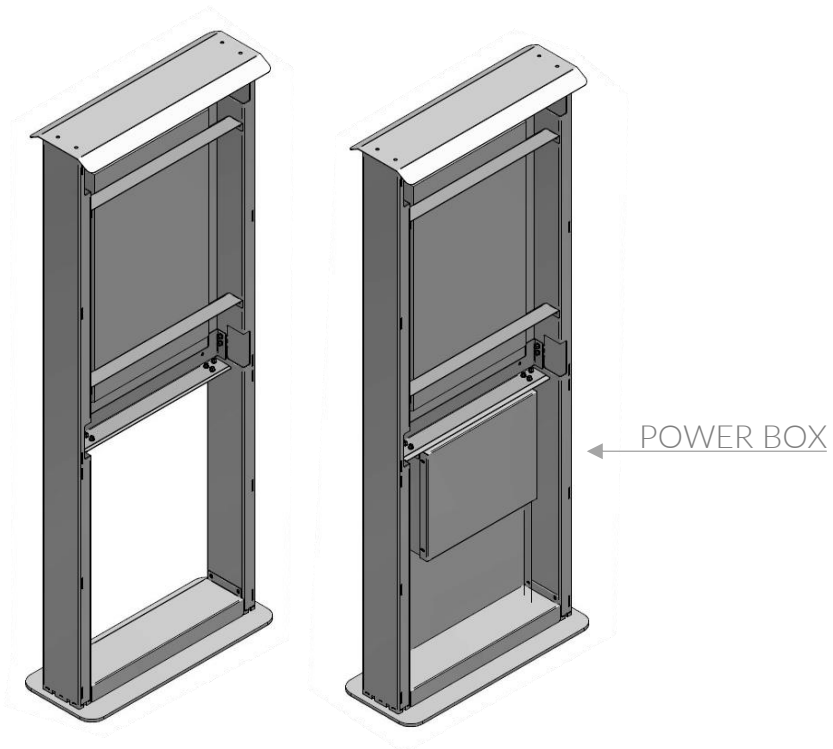

It is available in black or white and designed specifically for screen SAMSUNG OH series or LG XE4F series.

Cable passage from the base through the side uprights.

The structure must be fixed to the concrete plinth.

PORTAL FRAME can be equipped with an electrical panel that includes a box with Power strip, switch magnetothermic, space for player, fan and thermostat.

The power box is positioned under the screen as shown in the images below

# PORTAL FRAME SAMSUNG OH75

PORTAL FRAME SAMSUNG OH55  
WITHOUT POWER BOX

# PORTAL FRAME SAMSUNG OH55 WITH POWER BOX

POWER BOX  
Include power strip, 2x fans, 1x heater  
space for player VESA100x100

PORTAL FRAME SAMSUNG OH46  
WITHOUT POWER BOX

PORTAL FRAME is equipped with anti-theft screws