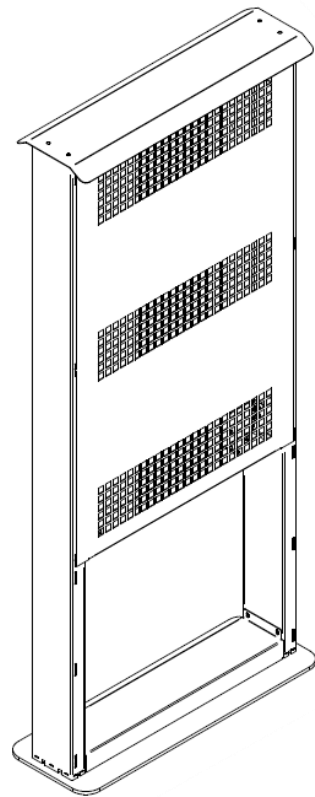

It is available in black or white and designed specifically for screen SAMSUNG OH series or LG XE4F series.

Cable passage from the base through the side uprights.

The structure must be fixed to the concrete plinth.

PORTAL FRAME can be equipped with an electrical panel that includes a box with Power strip, switch magnetothermic, space for player, fan and thermostat.

The power box is positioned under the screen as shown in the images below

# PORTAL FRAME SAMSUNG OH75

PORTAL FRAME SAMSUNG OH55  
WITHOUT POWER BOX

# PORTAL FRAME SAMSUNG OH55 WITH POWER BOX

POWER BOX  
Include power strip, 2x fans, 1x heater  
space for player VESA100x100

PORTAL FRAME SAMSUNG OH46  
WITHOUT POWER BOX

PORTAL FRAME is equipped with anti-theft screws