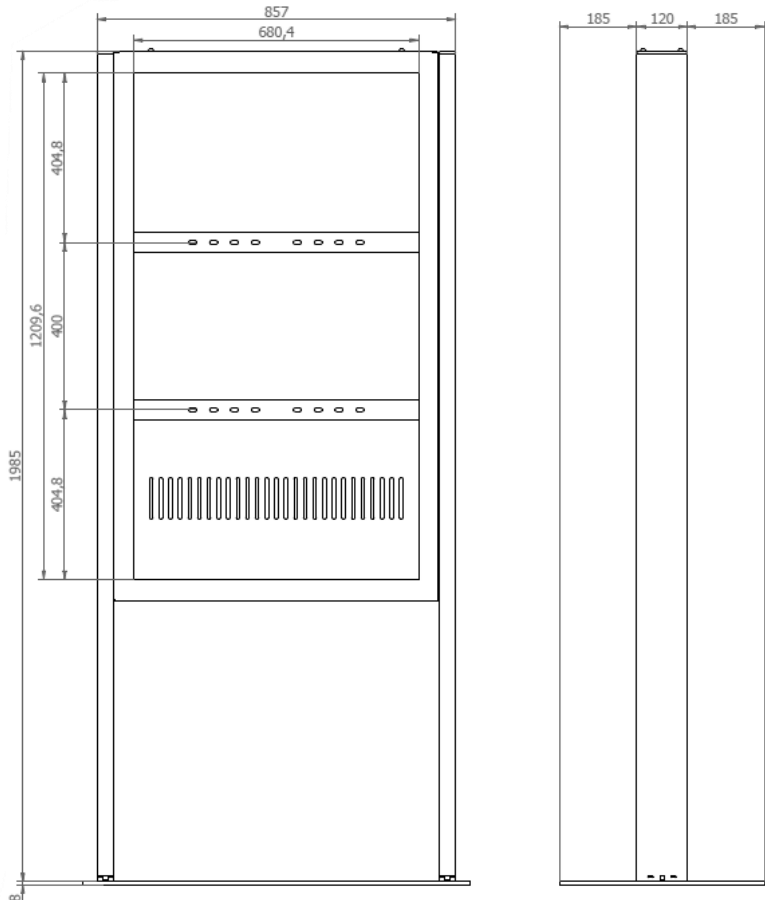

WINDOW GATE 49 & 55
PROFESSIONAL DISPLAY SUPPORT

View with cover

View without cover

WINDOW GATE 55

WINDOW GATE is a perfect solution for digital signage applications to be positioned in front of a shop window or in any site where information needs to be displayed.

The solution can be equipped with an optional cover on the front and on the back of the screen.

WINDOW GATE is available in black or white and for monitors from 43" to 75".

VIEW WITH OPTIONAL BACK COVER

WINDOW GATE 49

WINDOW GATE is a perfect solution for digital signage applications to be positioned in front of a shop window or in any site where information needs to be displayed.

The solution can be equipped with an optional cover on the front and on the back of the screen.

WINDOW GATE is available in black or white and for monitors from 43" to 75".

VIEW WITH OPTIONAL BACK COVER