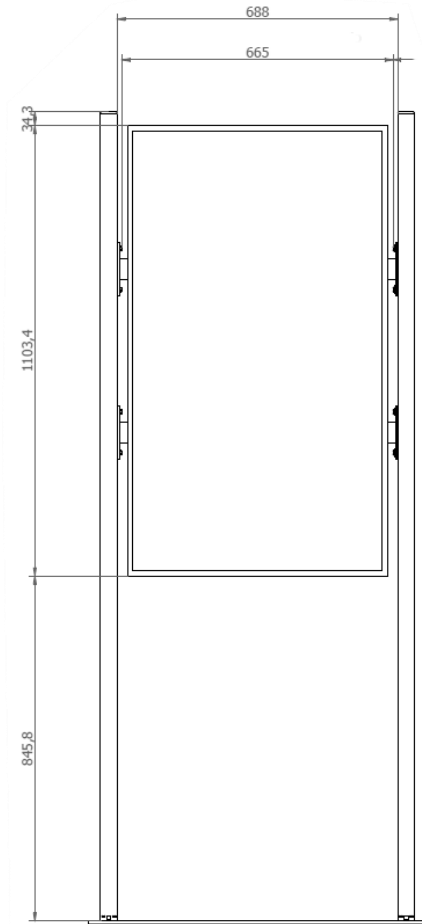

WINDOW GATE 49 & 55
PROFESSIONAL DISPLAY SUPPORT

View with cover

View without cover

WINDOW GATE 55

WINDOW GATE is a perfect solution for digital signage applications to be positioned in front of a shop window or in any site where information needs to be displayed.

The solution can be equipped with an optional cover on the front and on the back of the screen.

WINDOW GATE is available in black or white and for monitors from 43" to 75".

VIEW WITH OPTIONAL BACK COVER

WINDOW GATE 49

WINDOW GATE is a perfect solution for digital signage applications to be positioned in front of a shop window or in any site where information needs to be displayed.

The solution can be equipped with an optional cover on the front and on the back of the screen.

WINDOW GATE is available in black or white and for monitors from 43" to 75".

VIEW WITH OPTIONAL BACK COVER