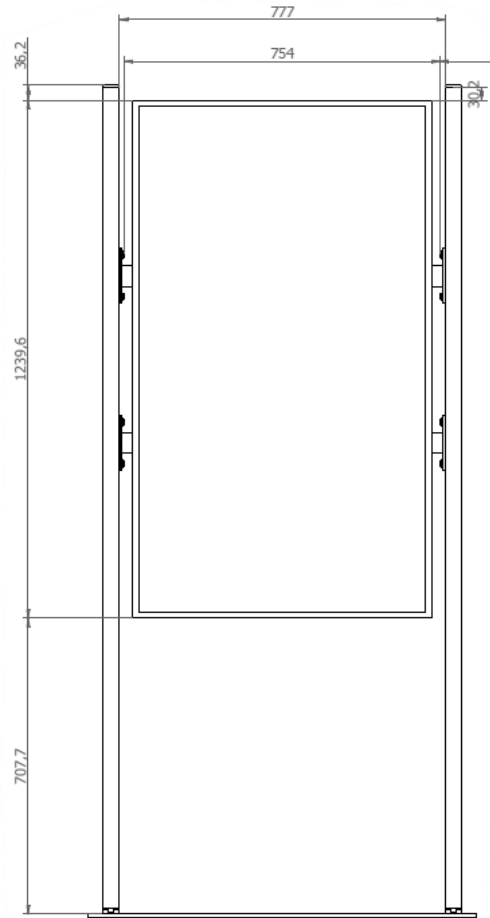

WINDOW GATE 49 & 55
PROFESSIONAL DISPLAY SUPPORT

View with cover

View without cover

WINDOW GATE 55

WINDOW GATE is a perfect solution for digital signage applications to be positioned in front of a shop window or in any site where information needs to be displayed.

The solution can be equipped with an optional cover on the front and on the back of the screen.

WINDOW GATE is available in black or white and for monitors from 43" to 75".

VIEW WITH OPTIONAL BACK COVER

WINDOW GATE 49

WINDOW GATE is a perfect solution for digital signage applications to be positioned in front of a shop window or in any site where information needs to be displayed.

The solution can be equipped with an optional cover on the front and on the back of the screen.

WINDOW GATE is available in black or white and for monitors from 43" to 75".

VIEW WITH OPTIONAL BACK COVER