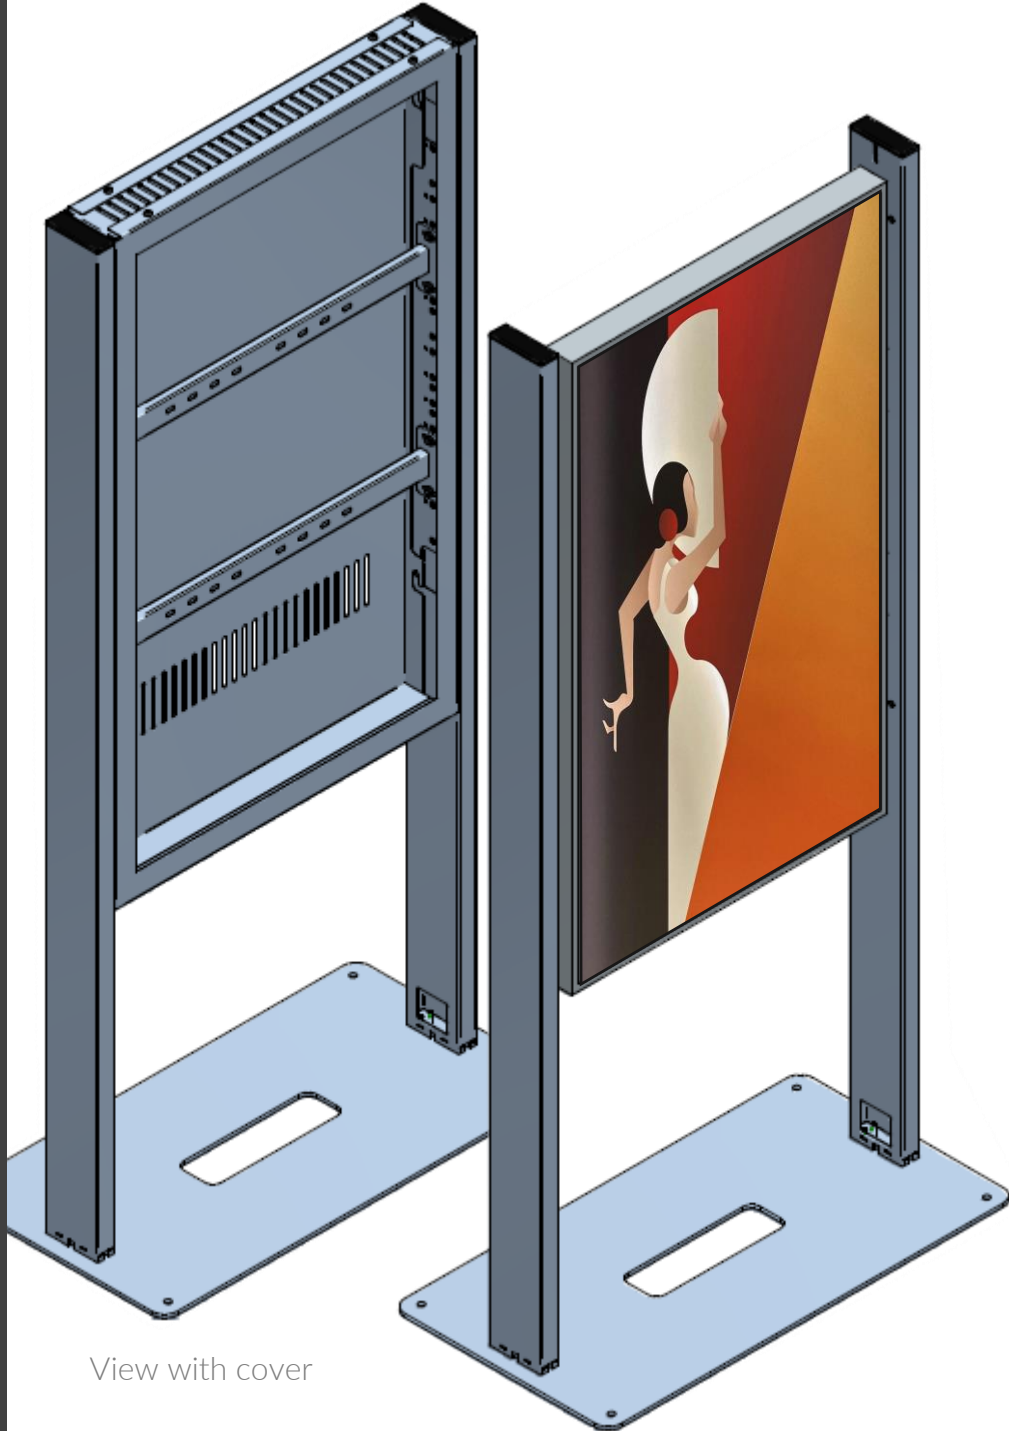

WINDOW GATE 49 & 55
PROFESSIONAL DISPLAY SUPPORT

View with cover

View without cover

WINDOW GATE 55

WINDOW GATE is a perfect solution for digital signage applications to be positioned in front of a shop window or in any site where information needs to be displayed.

The solution can be equipped with an optional cover on the front and on the back of the screen.

WINDOW GATE is available in black or white and for monitors from 43" to 75".

VIEW WITH OPTIONAL BACK COVER

WINDOW GATE 49

WINDOW GATE is a perfect solution for digital signage applications to be positioned in front of a shop window or in any site where information needs to be displayed.

The solution can be equipped with an optional cover on the front and on the back of the screen.

WINDOW GATE is available in black or white and for monitors from 43" to 75".

VIEW WITH OPTIONAL BACK COVER