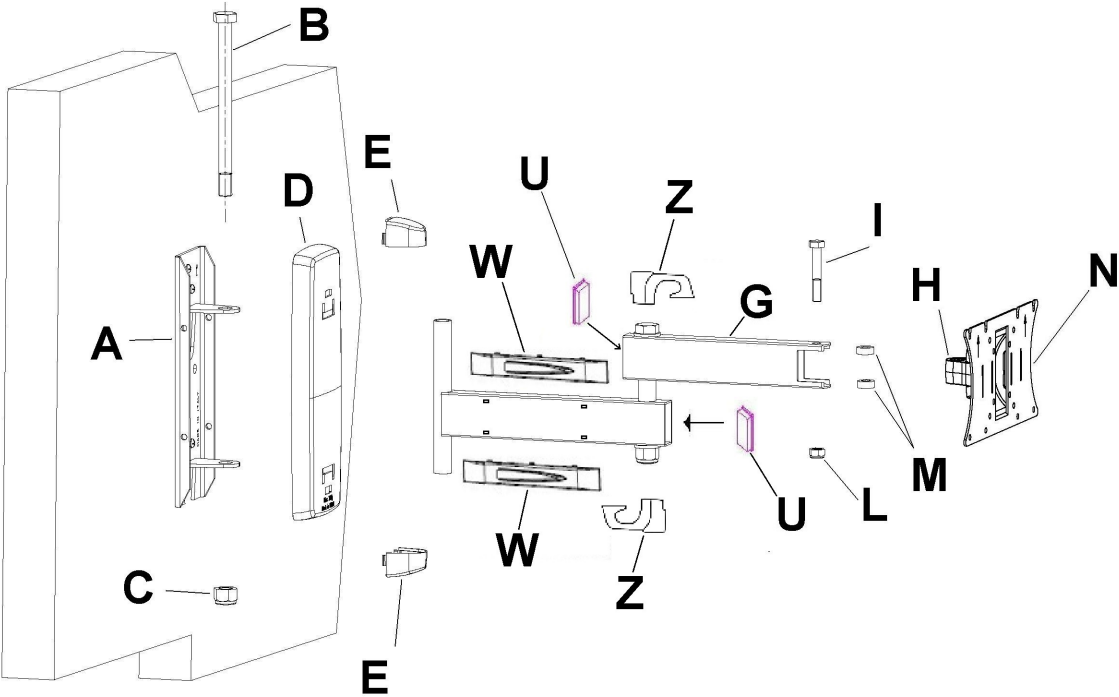

EASYTHREE EXTRA

PEZZO	CODICE	COLORE	QUANTITA'
A	IN KIT 32023		
B	IN KIT 32023		
C	IN KIT 32023		
D	01946		
E	02364		
F	IN KIT 32023		
G	32021		
H	32365		
I	IN KIT 32023		
L	IN KIT 32023		
M	IN KIT 32023		
N	01256G		
U	IN KIT 32023		
W	02540		
Z	02541		