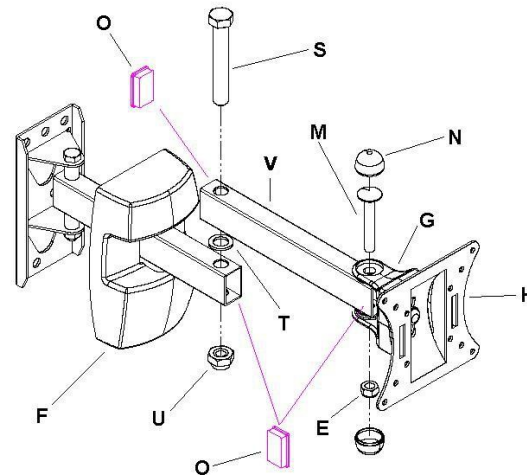

EASYTHREE

PEZZO	CODICE	COLORE	QUANTITA'
A	31953		
B	IN KIT 02552		
C	IN KIT 02552		
D	IN KIT 02552		
E	IN KIT 02552		
F	01799		
G	31259		
H	31257H		
I	IN KIT 02552		
L	IN KIT 02552		
M	IN KIT 02552		
N	31262		
P	IN KIT 02552		
O	02530		
Q	IN KIT 02552		
R	32563		
S	IN KIT 02552		
T	IN KIT 02552		
U	IN KIT 02552		
V	32535		