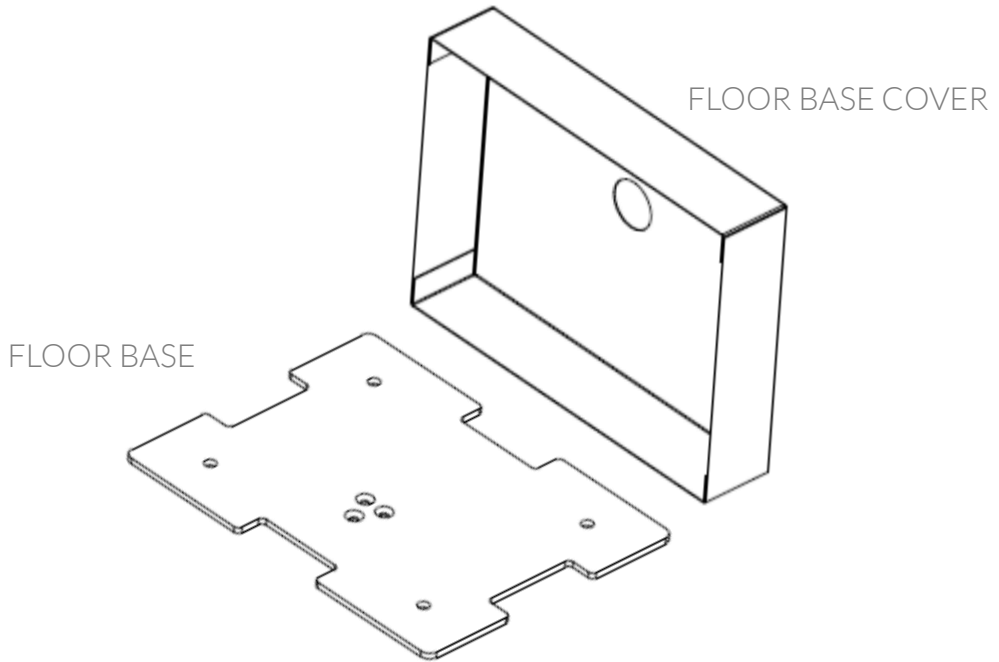

## POSSIBLE SCREEN DIMENSION

43 - 50 - 55 - 65 - 75

## COMPONENTS

1	FLOOR PLATE
2	POLE 5500 MM
3	FLOOR PLATE COVER
4	SCREEN VESA SUPPORT
5	ADAPTER VESA
6	SCREEN
7	PLAYER
8	FIXING SYSTEM
9	SCREEN BACK COVER
10	CEILING FIXING SYSTEM
11	INSPECTION COVER
12	COUNTERTOP DISK

The OMB Floor to Ceiling Display Support allows you to put your professional screen virtually anywhere you like without using walls. The only requirement to place this product is a firm floor and a solid ceiling. Built with an attractive black metal finish, the mount provides a modern look. The cable management keeps everything organized.