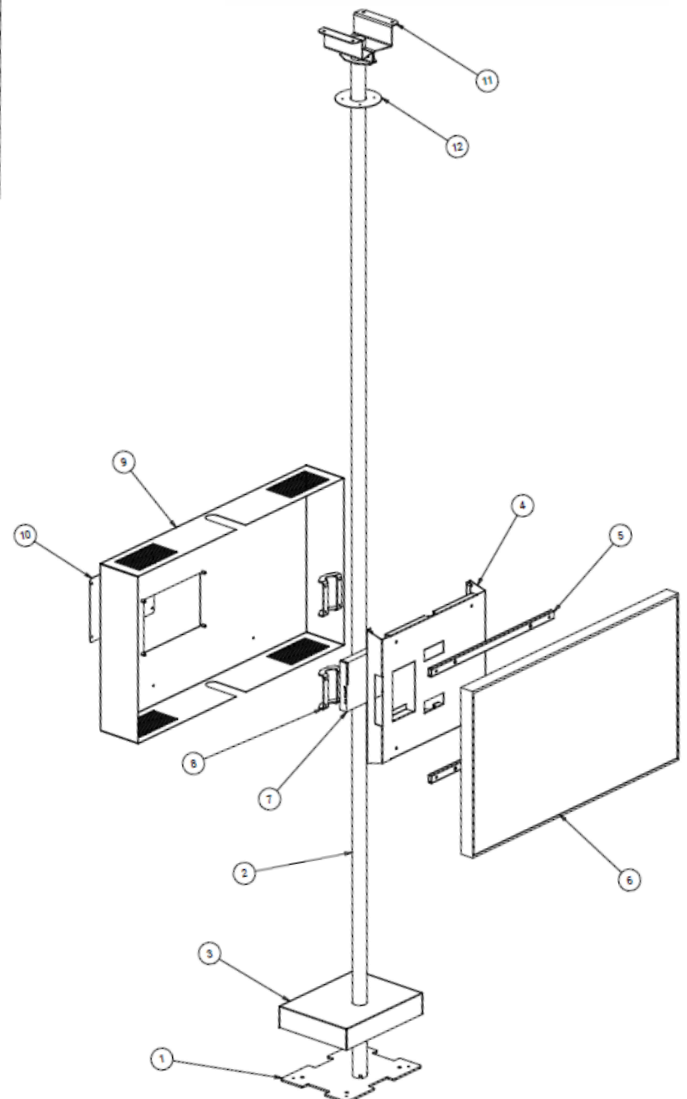

## SCREEN ORIENTATION

PORTRAIT

LANDSCAPE

## POSSIBLE SCREEN DIMENSION

43 - 50 - 55 - 65 - 75

## COMPONENTS

1	FLOOR PLATE
2	POLE 5500 MM
3	FLOOR PLATE COVER
4	SCREEN VESA SUPPORT
5	ADAPTER VESA
6	SCREEN
7	PLAYER
8	FIXING SYSTEM
9	SCREEN BACK COVER
10	CEILING FIXING SYSTEM
11	INSPECTION COVER
12	COUNTERTOP DISK

The OMB Floor to Ceiling Display Support allows you to put your professional screen virtually anywhere you like without using walls. The only requirement to place this product is a firm floor and a solid ceiling. Built with an attractive black metal finish, the mount provides a modern look. The cable management keeps everything organized.