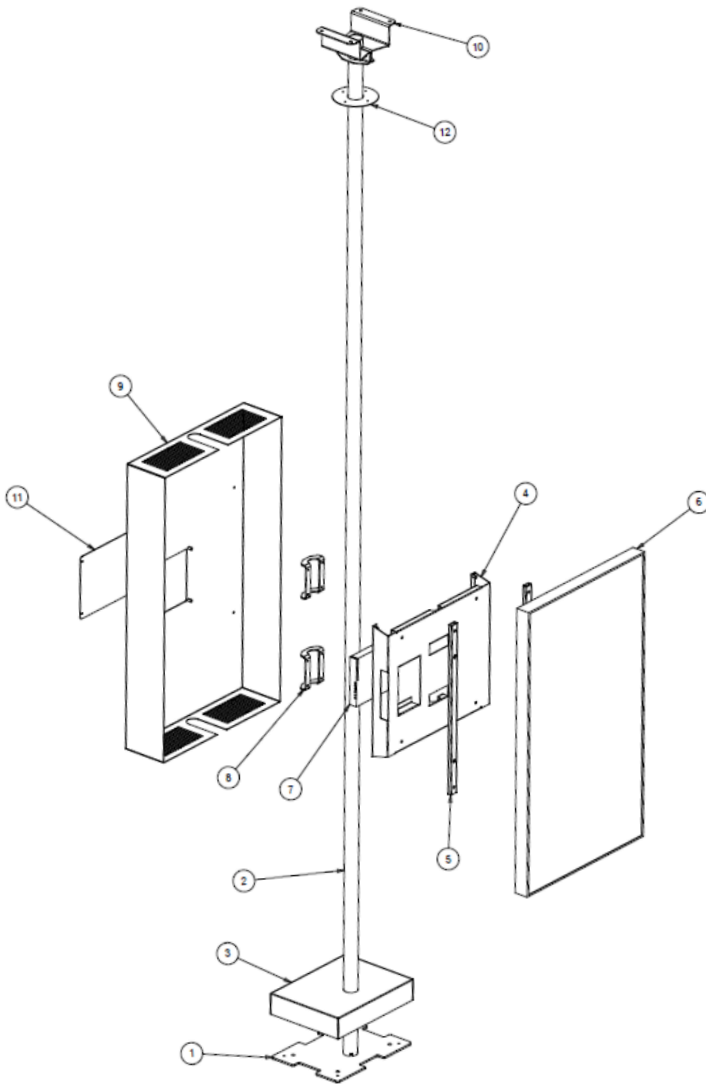

## SCREEN ORIENTATION

PORTRAIT

LANDSCAPE

## POSSIBLE SCREEN DIMENSION

43 - 50 - 55 - 65 - 75

## COMPONENTS

1	FLOOR PLATE
2	POLE 5500 MM
3	FLOOR PLATE COVER
4	SCREEN VESA SUPPORT
5	ADAPTER VESA
6	SCREEN
7	PLAYER
8	FIXING SYSTEM
9	SCREEN BACK COVER
10	CEILING FIXING SYSTEM
11	INSPECTION COVER
12	COUNTERTOP DISK

The OMB Floor to Ceiling Display Support allows you to put your professional screen virtually anywhere you like without using walls. The only requirement to place this product is a firm floor and a solid ceiling. Built with an attractive black metal finish, the mount provides a modern look. The cable management keeps everything organized.