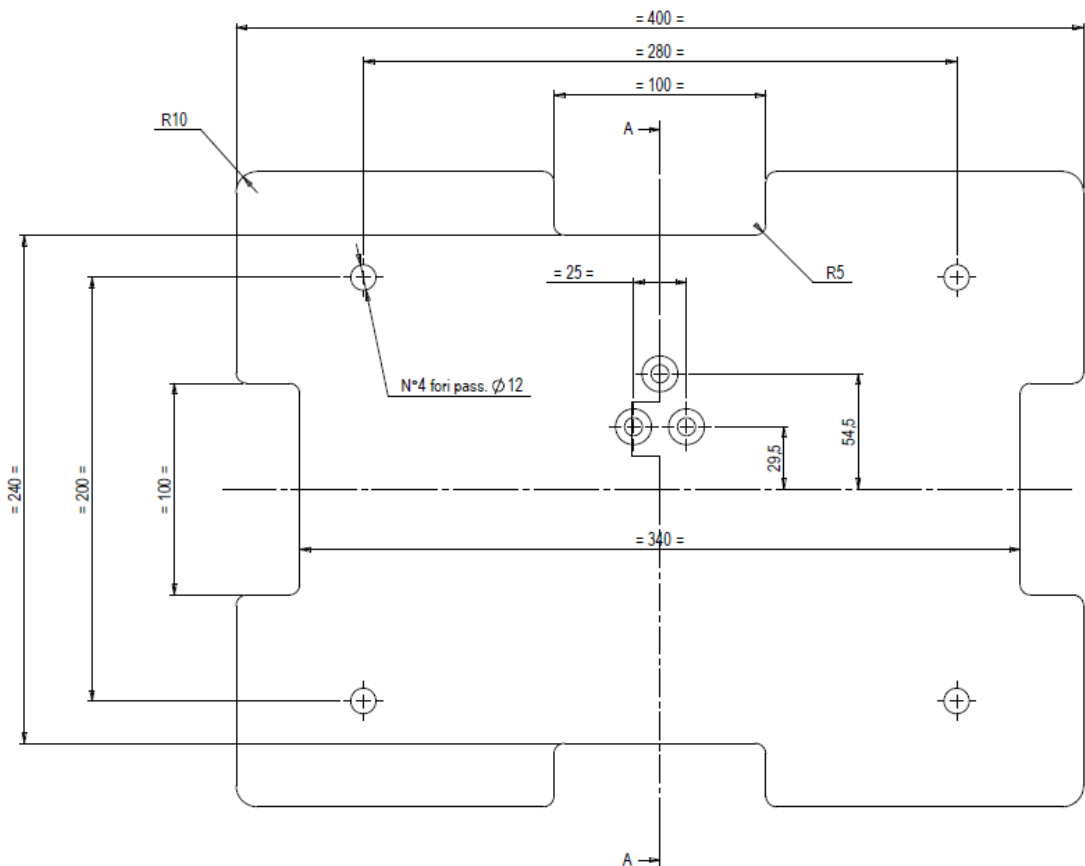

FLOOR BASE DIMENSION