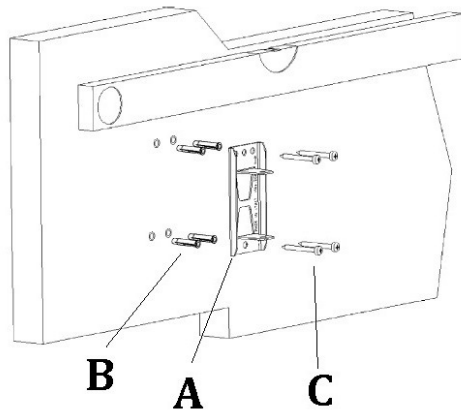

GYRO 2 EXTRA – 06174

PEZZO	CODICE	QUANTITA'
A	32812	
B	IN KIT 2781I	
C	IN KIT 2781I	
F	IN KIT 2781I	
H	IN KIT 2781I	
I	02336	
K	IN KIT 2781I	
L	2722	
M	32721	
N	IN KIT 2781I	
O	IN KIT 2781I	
P	IN KIT 2781I	
Q	IN KIT 2781I	
R	IN KIT 2781I	
S	IN KIT 2781I	
Z	02564	