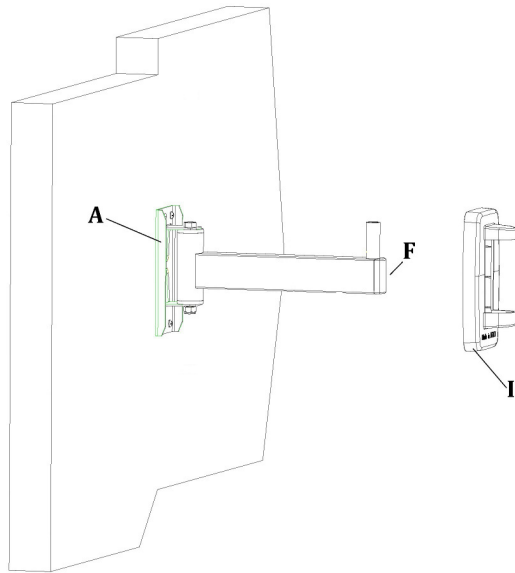

GYRO 2 EXTRA – 06174

PEZZO	CODICE	QUANTITA'
A	32812	
B	IN KIT 2781I	
C	IN KIT 2781I	
F	IN KIT 2781I	
H	IN KIT 2781I	
I	02336	
K	IN KIT 2781I	
L	2722	
M	32721	
N	IN KIT 2781I	
O	IN KIT 2781I	
P	IN KIT 2781I	
Q	IN KIT 2781I	
R	IN KIT 2781I	
S	IN KIT 2781I	
Z	02564	