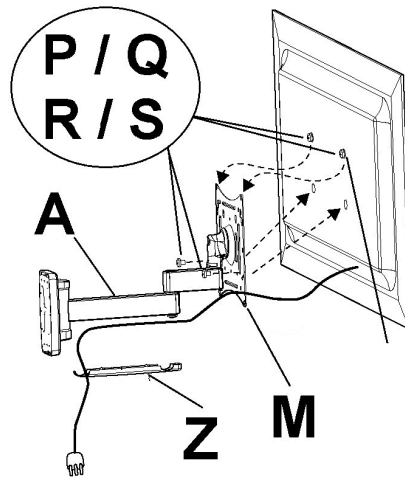

GYRO 2 EXTRA – 06174

PEZZO	CODICE	QUANTITA'
A	32812	
B	IN KIT 2781I	
C	IN KIT 2781I	
F	IN KIT 2781I	
H	IN KIT 2781I	
I	02336	
K	IN KIT 2781I	
L	2722	
M	32721	
N	IN KIT 2781I	
O	IN KIT 2781I	
P	IN KIT 2781I	
Q	IN KIT 2781I	
R	IN KIT 2781I	
S	IN KIT 2781I	
Z	02564	