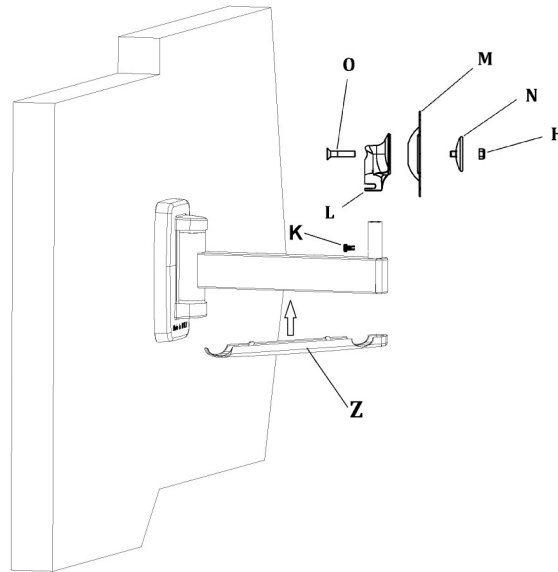

GYRO 2 EXTRA – 06174

PEZZO	CODICE	QUANTITA'
A	32812	
B	IN KIT 2781I	
C	IN KIT 2781I	
F	IN KIT 2781I	
H	IN KIT 2781I	
I	02336	
K	IN KIT 2781I	
L	2722	
M	32721	
N	IN KIT 2781I	
O	IN KIT 2781I	
P	IN KIT 2781I	
Q	IN KIT 2781I	
R	IN KIT 2781I	
S	IN KIT 2781I	
Z	02564	