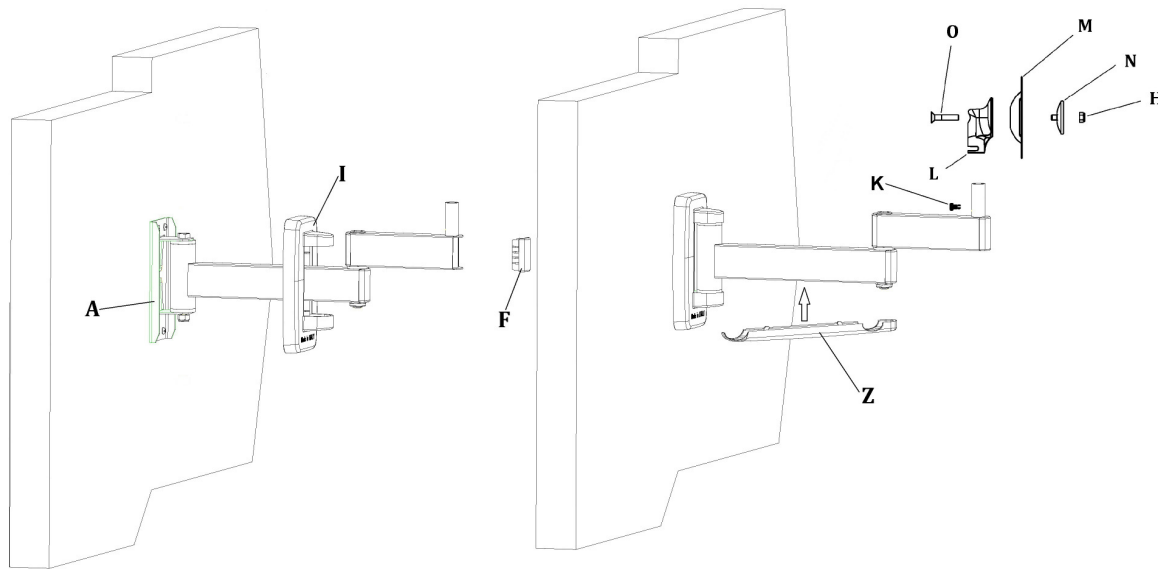

GYRO 3 EXTRA – 06176

PEZZO	CODICE	QUANTITA'
A	31953	
B	IN KIT 2781I	
C	IN KIT 2781I	
F	IN KIT 2781I	
H	IN KIT 2781I	
I	02336	
K	IN KIT 2781I	
L	02722	
M	32721	
N	IN KIT 2781I	
O	IN KIT 2781I	
P	IN KIT 2781I	
Q	IN KIT 2781I	
R	IN KIT 2781I	
S	IN KIT 2781I	
Z	02564	