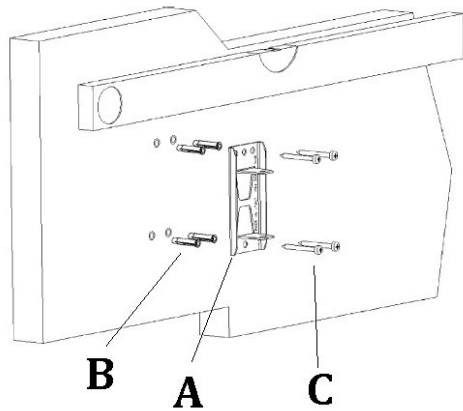

GYRO 3 EXTRA – 06176

PEZZO	CODICE	QUANTITA'
A	31953	
B	IN KIT 2781I	
C	IN KIT 2781I	
F	IN KIT 2781I	
H	IN KIT 2781I	
I	02336	
K	IN KIT 2781I	
L	02722	
M	32721	
N	IN KIT 2781I	
O	IN KIT 2781I	
P	IN KIT 2781I	
Q	IN KIT 2781I	
R	IN KIT 2781I	
S	IN KIT 2781I	
Z	02564	