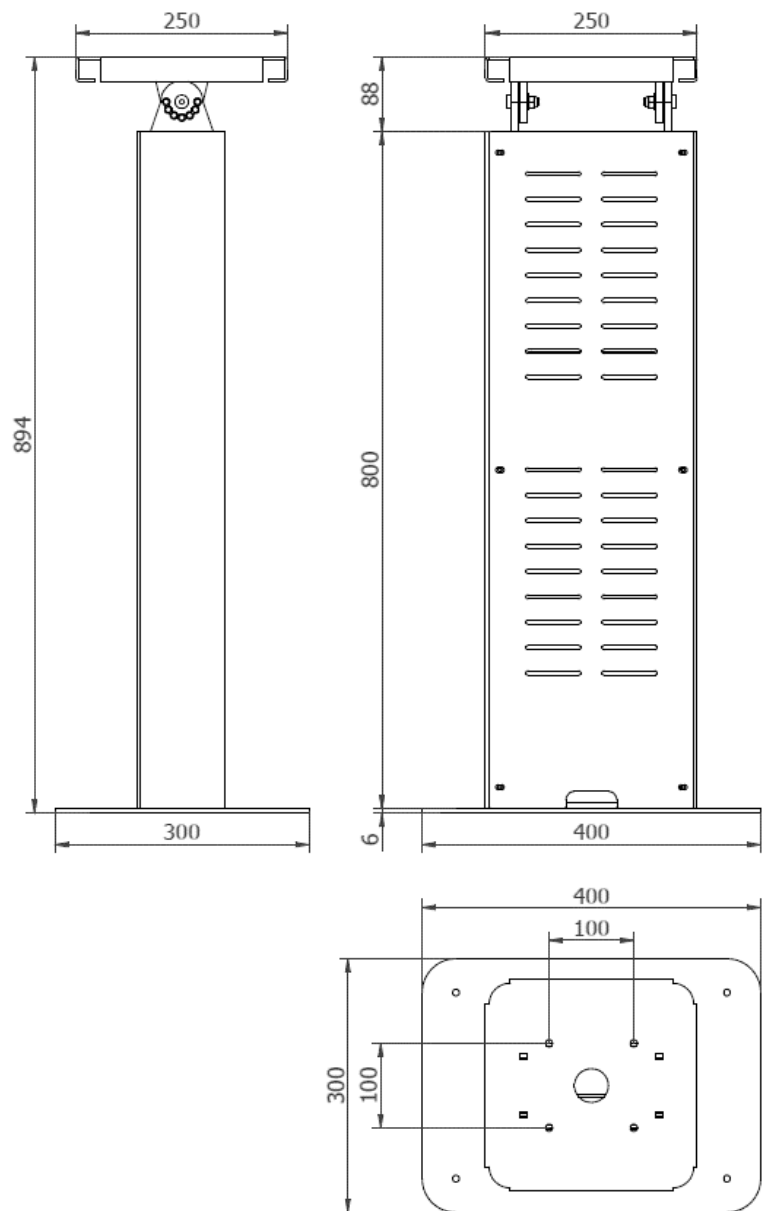

TOTEM LEGGIO SLIM is the perfect solution for wayfinding applications or simply to consult information through a screen.

The product is available in white or black. Inside it is possible to store a mini-PC. The inclination of screen is adjustable in order to facilitate the reading by the user.

The screen is directly connected to the VESA plate, but if necessary, it's possible to have a customized screen housing with or without protective glass.

MODEL NAME

LEGGIO SLIM

WARRANTY

5 years

MAIN FEATURES

VESA: 100x100
Black painted iron (RAL9005)
White painted iron (RAL9016)
Possibility to fix to the ground
Space inside the column to place a Player or NUC
Max screen dimension: from 22" to 32"
Max screen weight: 30Kg
Adjustable monitor angle

ACCESSORIES

ENCLOSURE FOR 22", 27", 32"