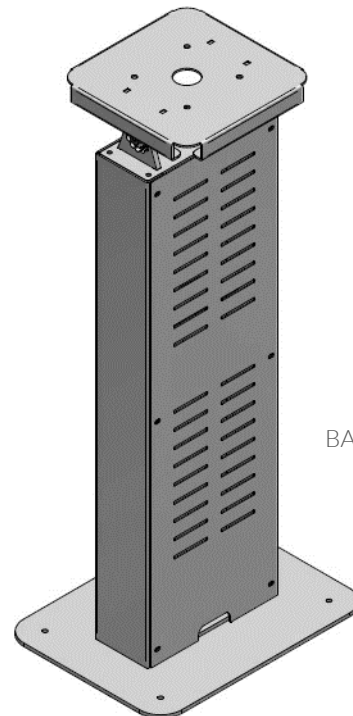

ADD YOUR LOGO ON IT