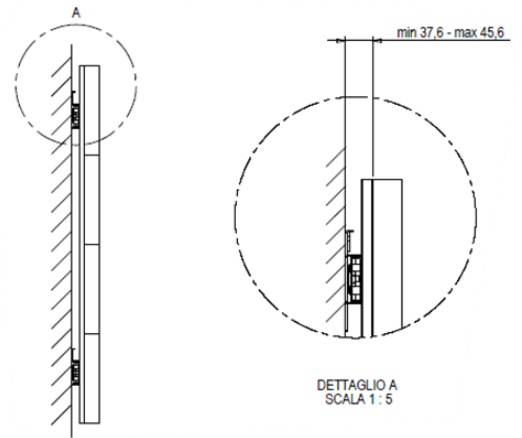

dvLED WALL MOUNT INDOOR
PROFESSIONAL DISPLAY SUPPORT

The OMB LED structure has an ultra slim design, light weight and simple to install, thanks to the adjustments of the X, Y and Z axes.

Innovative depth adjustment for Z axis

The depth adjustment allow to move from 37,6 to 45,6 mm

Ultra slim structure with only 4 cm thick thanks to all the hidden adjustments

Example of configuration 6x6 and 3x5 with side cover

DETTAGLIO A
SCALA 1 : 1