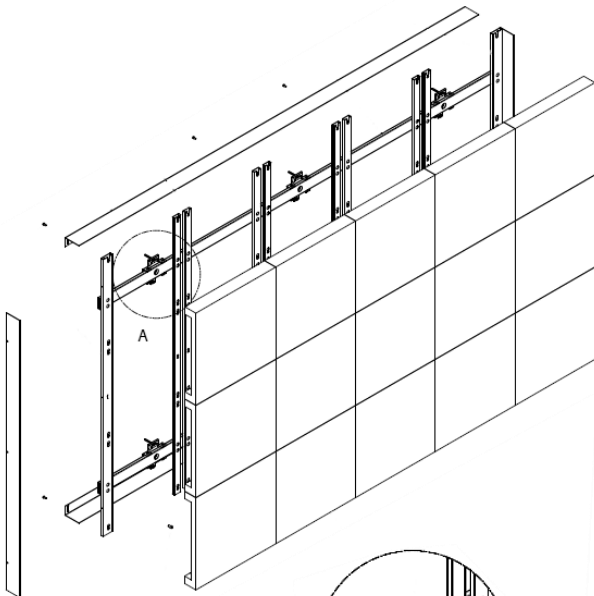

dvLED WALL MOUNT INDOOR
PROFESSIONAL DISPLAY SUPPORT

The OMB LED structure has an ultra slim design, light weight and simple to install, thanks to the adjustments of the X, Y and Z axes.

Innovative depth adjustment for Z axis

The depth adjustment allow to move from 37,6 to 45,6 mm

Ultra slim structure with only 4 cm thick thanks to all the hidden adjustments

Example of configuration 6x6 and 3x5 with side cover

DETTAGLIO A
SCALA 1 : 1