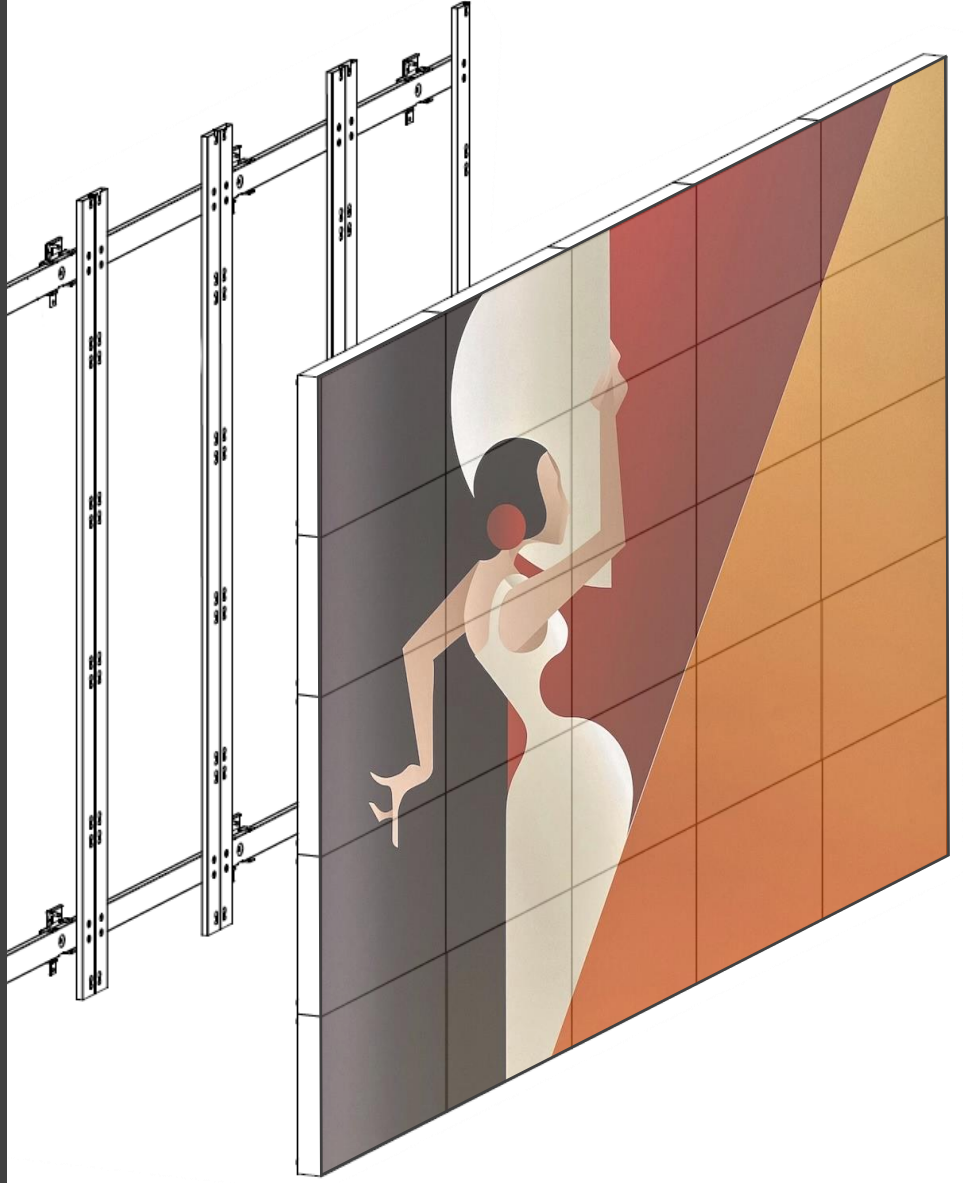

dvLED WALL MOUNT INDOOR
PROFESSIONAL DISPLAY SUPPORT

The OMB LED structure has an ultra slim design, light weight and simple to install, thanks to the adjustments of the X, Y and Z axes.

Innovative depth adjustment for Z axis

The depth adjustment allow to move from 37,6 to 45,6 mm

Ultra slim structure with only 4 cm thick thanks to all the hidden adjustments

Example of configuration 6x6 and 3x5 with side cover

DETTAGLIO A
SCALA 1 : 1