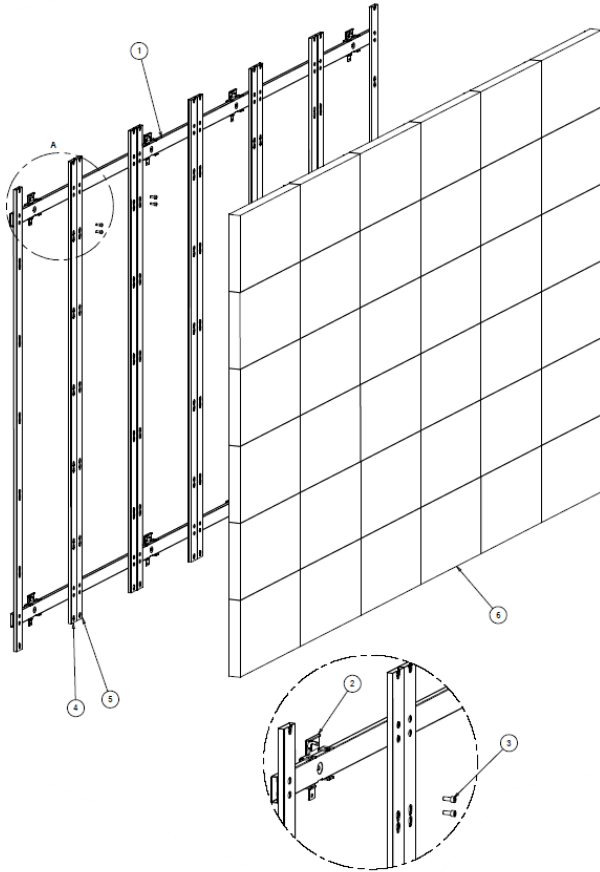

dvLED WALL MOUNT INDOOR
PROFESSIONAL DISPLAY SUPPORT

The OMB LED structure has an ultra slim design, light weight and simple to install, thanks to the adjustments of the X, Y and Z axes.

Innovative depth adjustment for Z axis

The depth adjustment allow to move from 37,6 to 45,6 mm

Ultra slim structure with only 4 cm thick thanks to all the hidden adjustments

Example of configuration 6x6 and 3x5 with side cover

DETTAGLIO A
SCALA 1 : 1