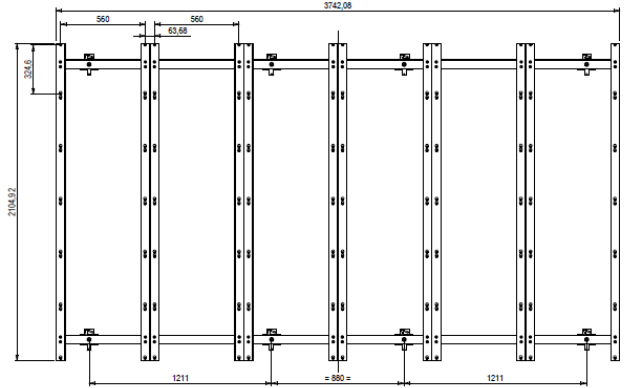

Example of configuration 6x6 and 3x5 with side cover