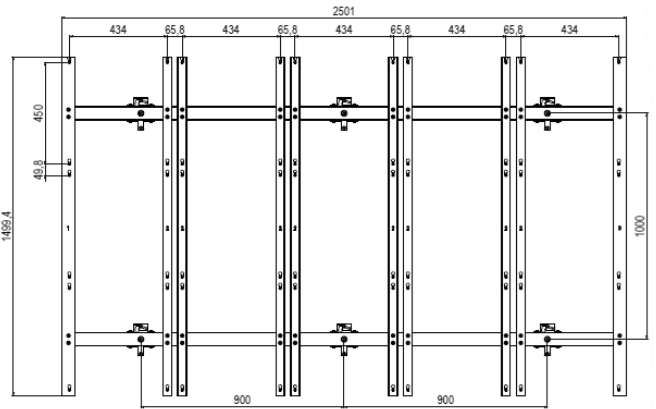

Example of configuration 6x6 and 3x5 with side cover