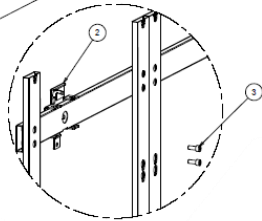

dvLED WALL MOUNT INDOOR
PROFESSIONAL DISPLAY SUPPORT

The OMB LED structure has an ultra slim design, light weight and simple to install, thanks to the adjustments of the X, Y and Z axes.

Innovative depth adjustment for Z axis

The depth adjustment allow to move from 37,6 to 45,6 mm

Ultra slim structure with only 4 cm thick thanks to all the hidden adjustments

Example of configuration 6x6 and 3x5 with side cover

DETTAGLIO A
SCALA 1 : 1