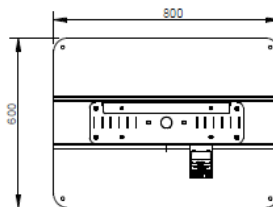

TARGETED TO PROFESSIONALS

TOTEM HAPPY PAY 24/27/32

PROFESSIONAL DISPLAY SUPPORT

Screen 24, 27 o 32"
Screen Position: Portrait

Standard color:

- Black RAL9005
- White RAL9016

OPTIONS

- Printer
- POS
- Barcode reader
- QR Code reader
- NFC
- LAN Switch
- Router 4/5G
- Access Point
- MINI PC
- Special Color