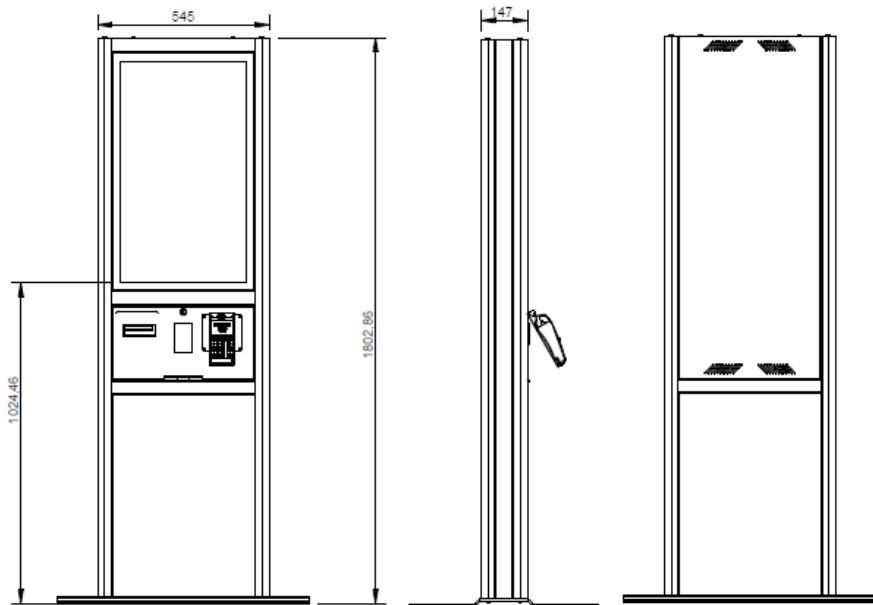

TARGETED TO PROFESSIONALS

TOTEM HAPPY PAY 24/27/32

PROFESSIONAL DISPLAY SUPPORT

Screen 24, 27 o 32"
Screen Position: Portrait

Standard color:

- Black RAL9005
- White RAL9016

OPTIONS

- Printer
- POS
- Barcode reader
- QR Code reader
- NFC
- LAN Switch
- Router 4/5G
- Access Point
- MINI PC
- Special Color