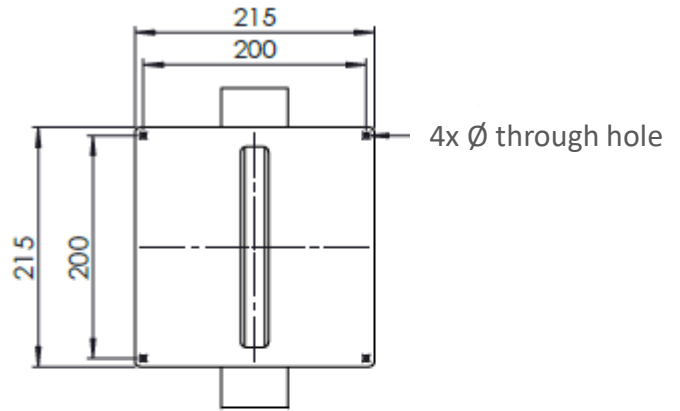

## PEDESTAL E-PAPER 32

FLOOR STAND suitable for screen e-Paper 32"

Max weight 5 Kg

VESA 200x200

Rel 2021 - code IST17195

DETAIL A  
SCALA 1 : 5