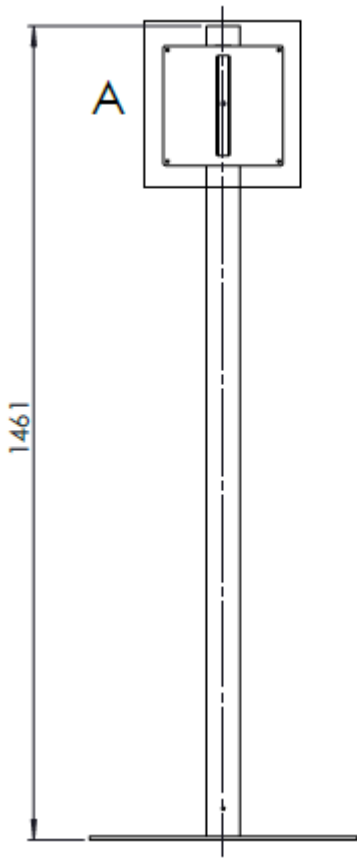

## PEDESTAL E-PAPER 32

FLOOR STAND suitable for screen e-Paper 32"

Max weight 5 Kg

VESA 200x200

Rel 2021 - code IST17195

DETAIL A  
SCALA 1 : 5