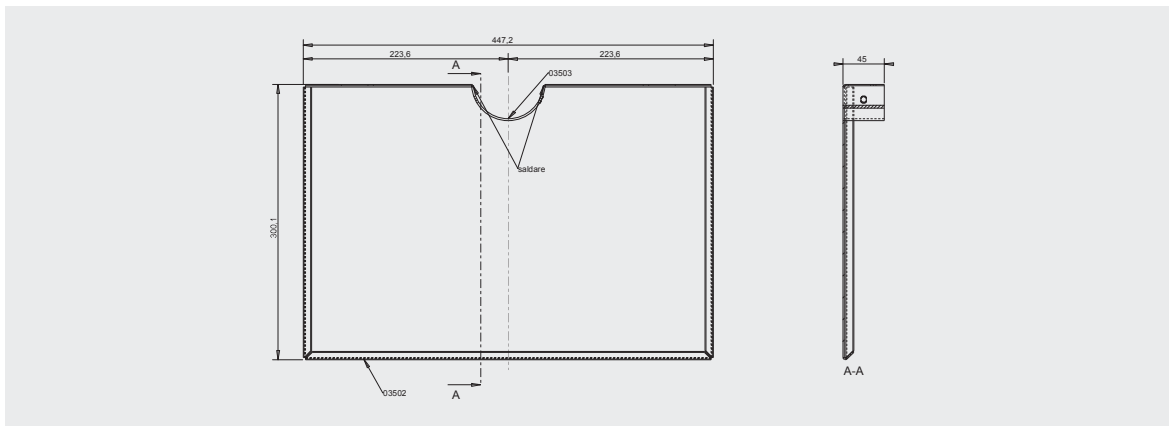

SHELF BASE SPRING/HANDY SPRING/
PROFESSIONAL SPRING
Col. ● Code 07052

PIANO GIRO
Col. ● Code 17124

Manual Trolleys & Floor Stand

Shelf Base Spring/Handy Spring/ Professional Spring

Mensola per BASE SPRING/HANDY SPRING/
PROFESSIONAL SPRING.

Shelf for BASE SPRING/HANDY SPRING/
PROFESSIONAL SPRING.