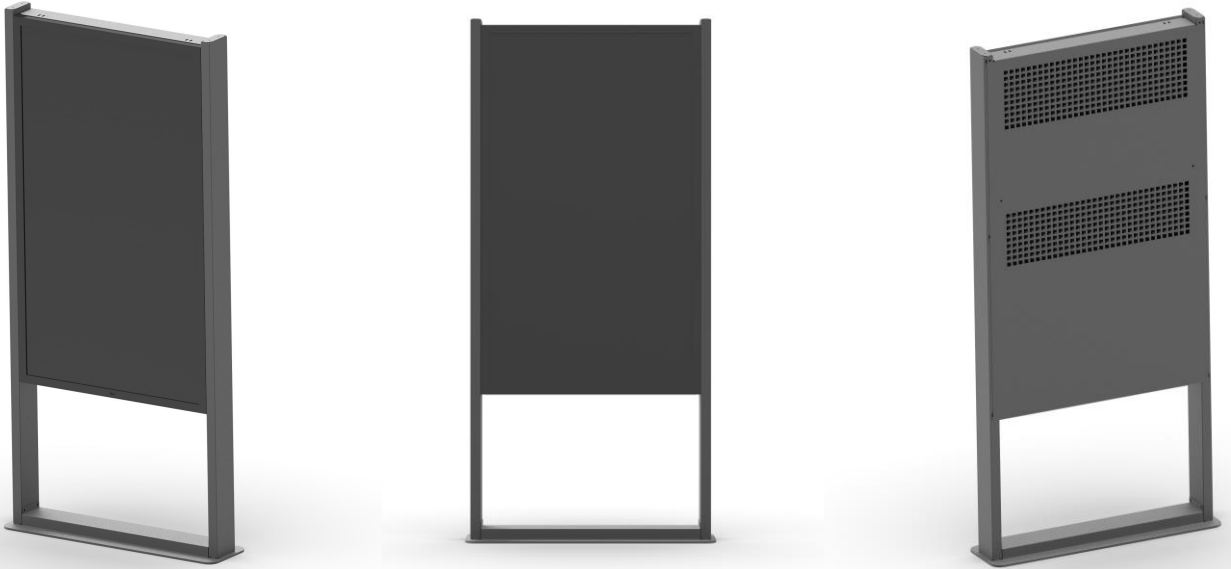

PORTAL FRAME for SAMSUNG OH serie or LG XE4F serie
PROFESSIONAL DISPLAY SUPPORT

PORTAL FRAME for OUTDOOR SCREEN is a perfect solution for digital signage outdoor applications to be positioned in any site where information needs to be displayed.

It is available in black or white and designed specifically for screen SAMSUNG OH series or LG XE4F series.

Cable passage from the base through the side uprights.

The structure must be fixed to the concrete plinth.

PORTAL FRAME can be equipped with an electrical panel that includes a box with Power strip, switch magnetothermic, space for player, fan and thermostat.

The power box is positioned under the screen as shown in the images below

PORTAL FRAME SAMSUNG OH75