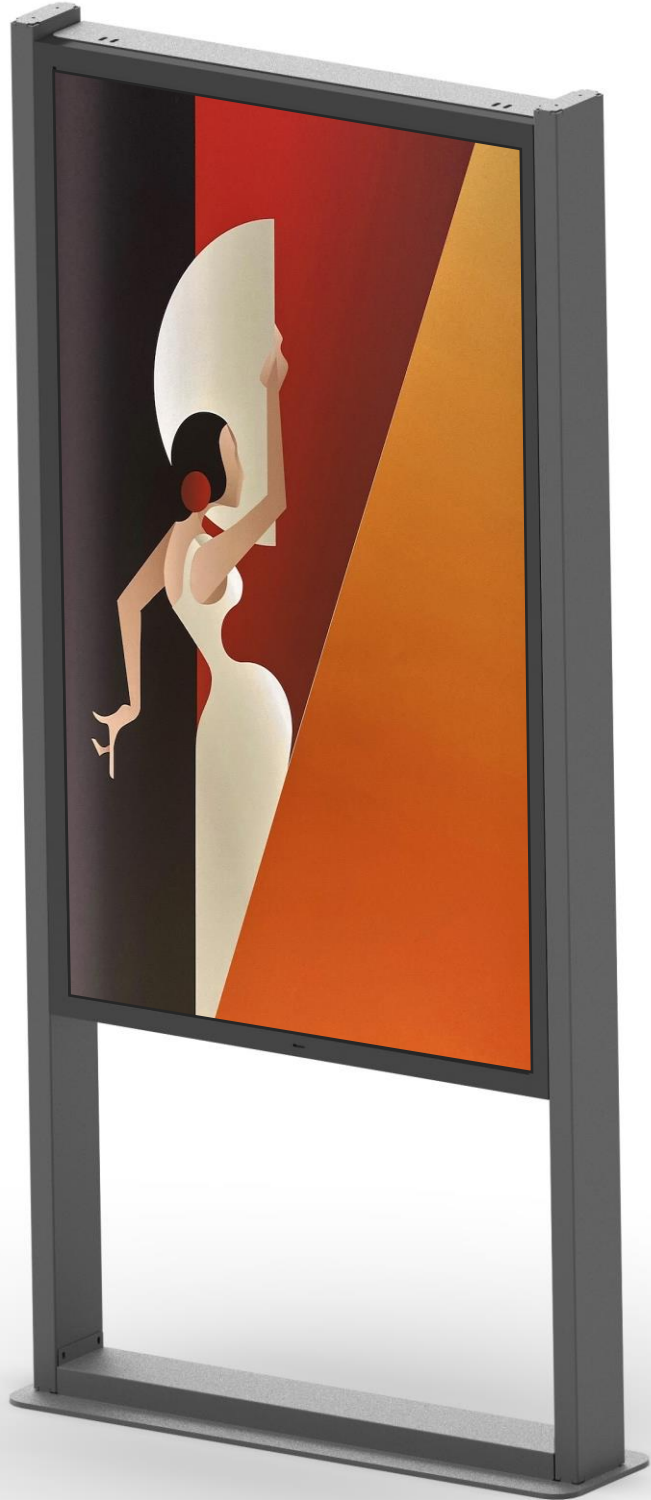

PORTAL FRAME for SAMSUNG OH serie or LG XE4F serie
PROFESSIONAL DISPLAY SUPPORT

PORTAL FRAME for OUTDOOR SCREEN is a perfect solution for digital signage outdoor applications to be positioned in any site where information needs to be displayed.

It is available in black or white and designed specifically for screen SAMSUNG OH series or LG XE4F series.

Cable passage from the base through the side uprights.

The structure must be fixed to the concrete plinth.

PORTAL FRAME can be equipped with an electrical panel that includes a box with Power strip, switch magnetothermic, space for player, fan and thermostat.

The power box is positioned under the screen as shown in the images below