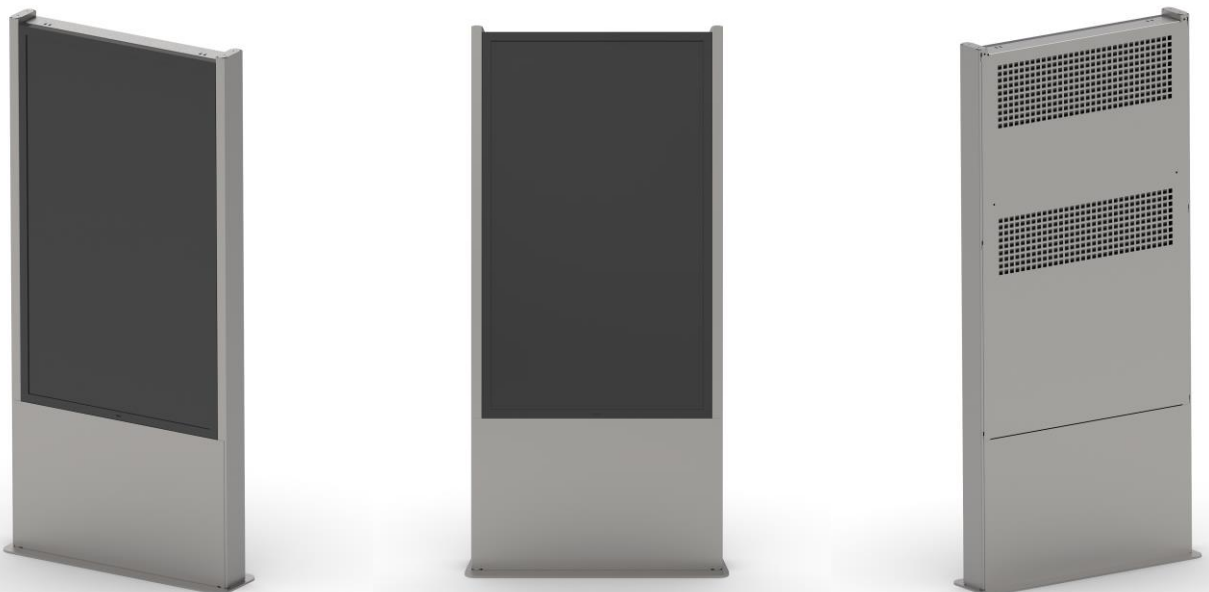

PORTAL FRAME for SAMSUNG OH serie or LG XE4F serie
PROFESSIONAL DISPLAY SUPPORT

PORTAL FRAME for OUTDOOR SCREEN is a perfect solution for digital signage outdoor applications to be positioned in any site where information needs to be displayed.

It is available in black or white and designed specifically for screen SAMSUNG OH series or LG XE4F series.

Cable passage from the base through the side uprights.

The structure must be fixed to the concrete plinth.

PORTAL FRAME can be equipped with an electrical panel that includes a box with Power strip, switch magnetothermic, space for player, fan and thermostat.

The power box is positioned under the screen as shown in the images below