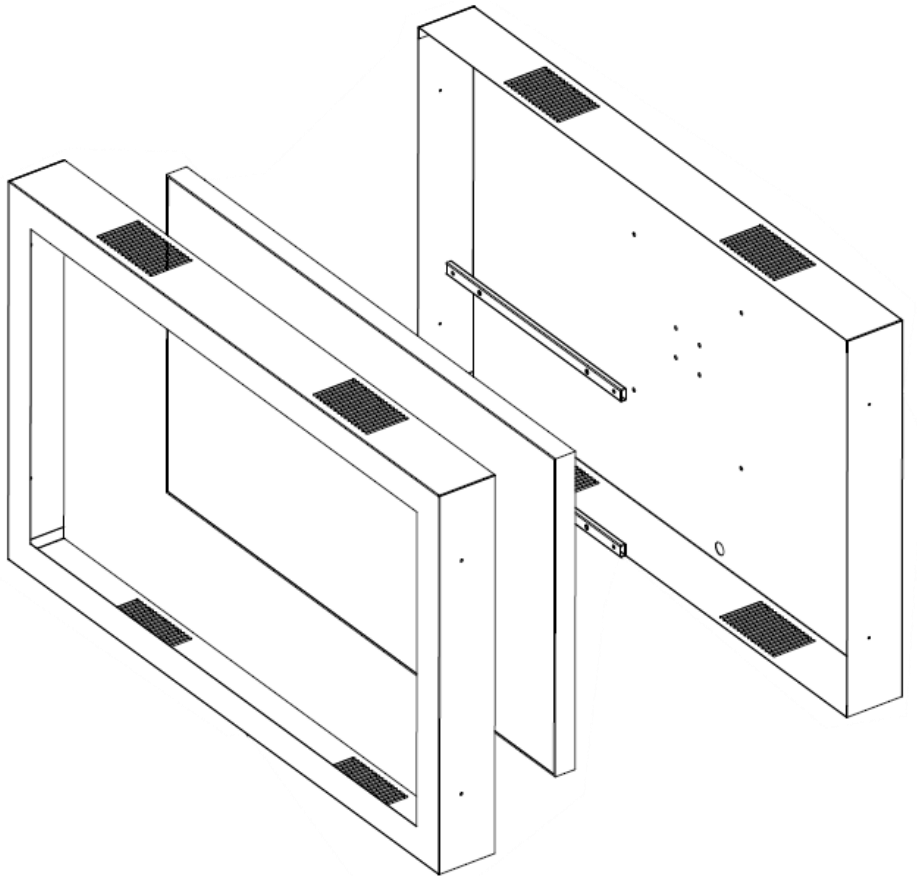

SCREEN CASING PROFESSIONAL DISPLAY SUPPORT

SCREEN CASING is a metal enclosure for screen with dimensions from 32 to 65".

SCREEN CASING gives a simple and stylish solution for installation in retail stores, office lobby or hotel lobby.

Its purpose is to create a more attractive aesthetic for the screen and cover the various connection cables.

It is perfect to be combined with others OMB products like LEGGIO or TABLE LEGS.

Landscape or portrait?
SCREEN CASING can be used both in landscape and portrait orientation, simply choose when mounting.