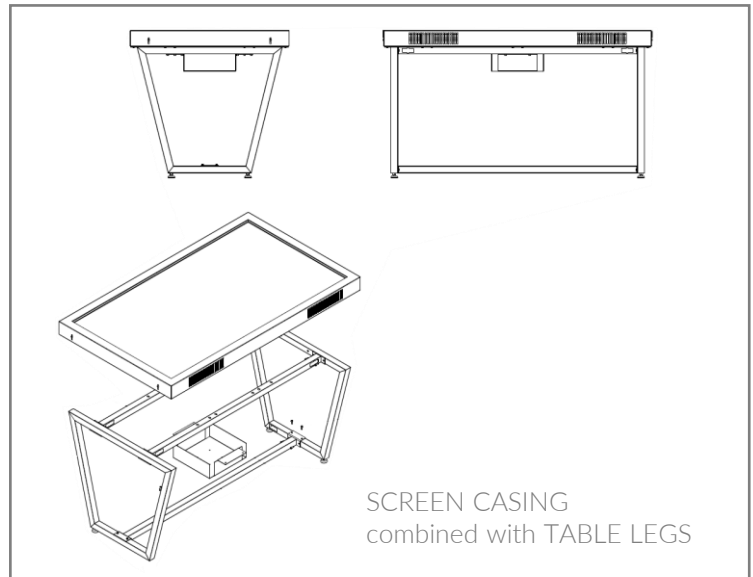

SCREEN CASING
combined with TABLE LEGS