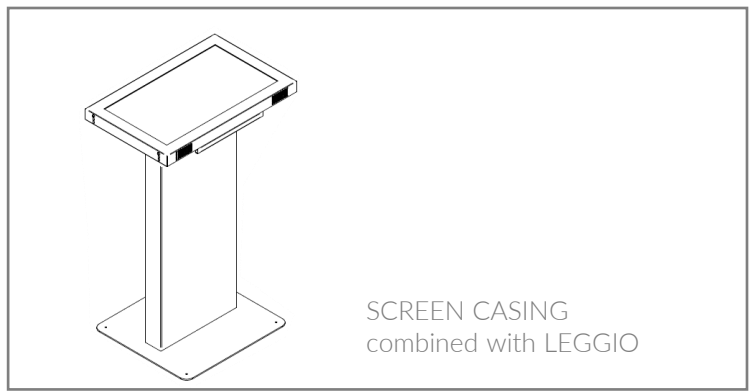

SCREEN CASING PROFESSIONAL DISPLAY SUPPORT

SCREEN CASING is a metal enclosure for screen with dimensions from 32 to 65".

SCREEN CASING gives a simple and stylish solution for installation in retail stores, office lobby or hotel lobby.

Its purpose is to create a more attractive aesthetic for the screen and cover the various connection cables.

It is perfect to be combined with others OMB products like LEGGIO or TABLE LEGS.

Landscape or portrait?
SCREEN CASING can be used both in landscape and portrait orientation, simply choose when mounting.

Change your colour
SCREEN CASING can be supplied in Black (RAL9005), Grey (RAL9006) or White (RAL9016). Do you prefer others colours? No problem we can do it.

SCREEN CASING
combined with LEGGIO

SCREEN CASING
combined with TABLE LEGS