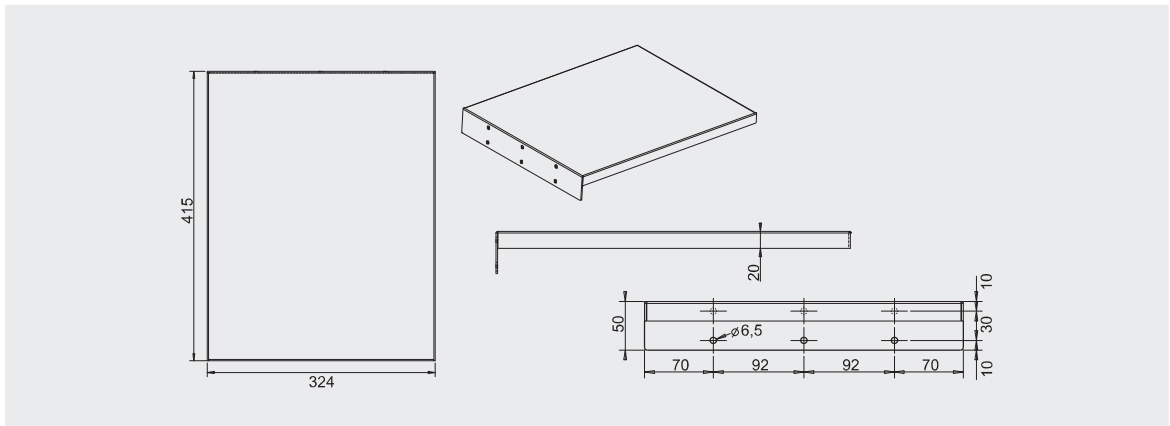

SHELF FOR ELECTRIC TROLLEY
Col. ● Code 07064

WALL FIX FOR COLUMN
Col. ● Code 07084

Shelf For Electric Trolley

Piano d'appoggio per carrelli e colonne elettriche.

Supporting surface for trolleys and electrical columns.