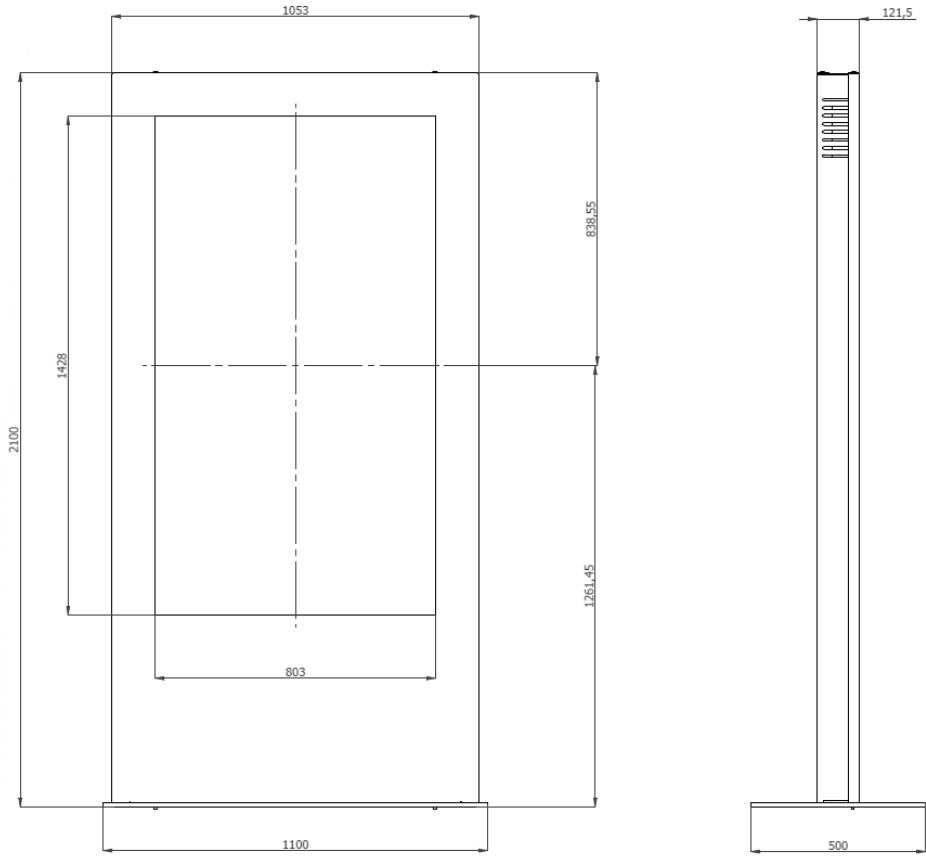

TOTEM DRAGONFLY 65