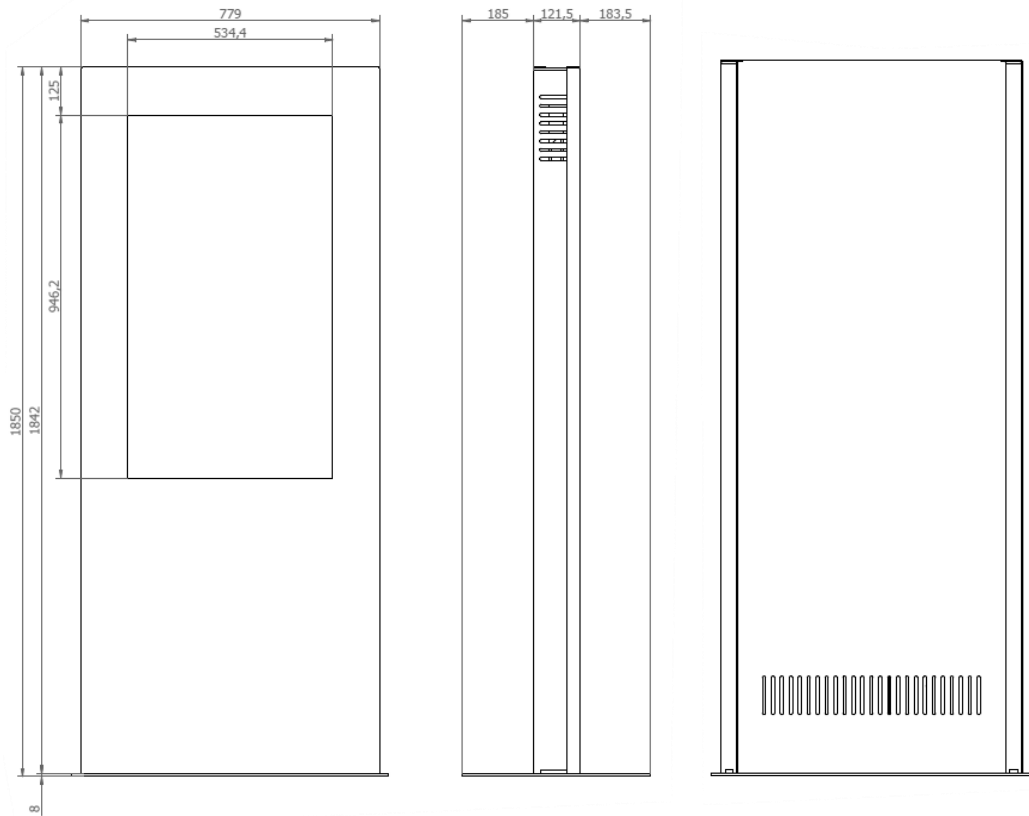

TOTEM DRAGONFLY 43