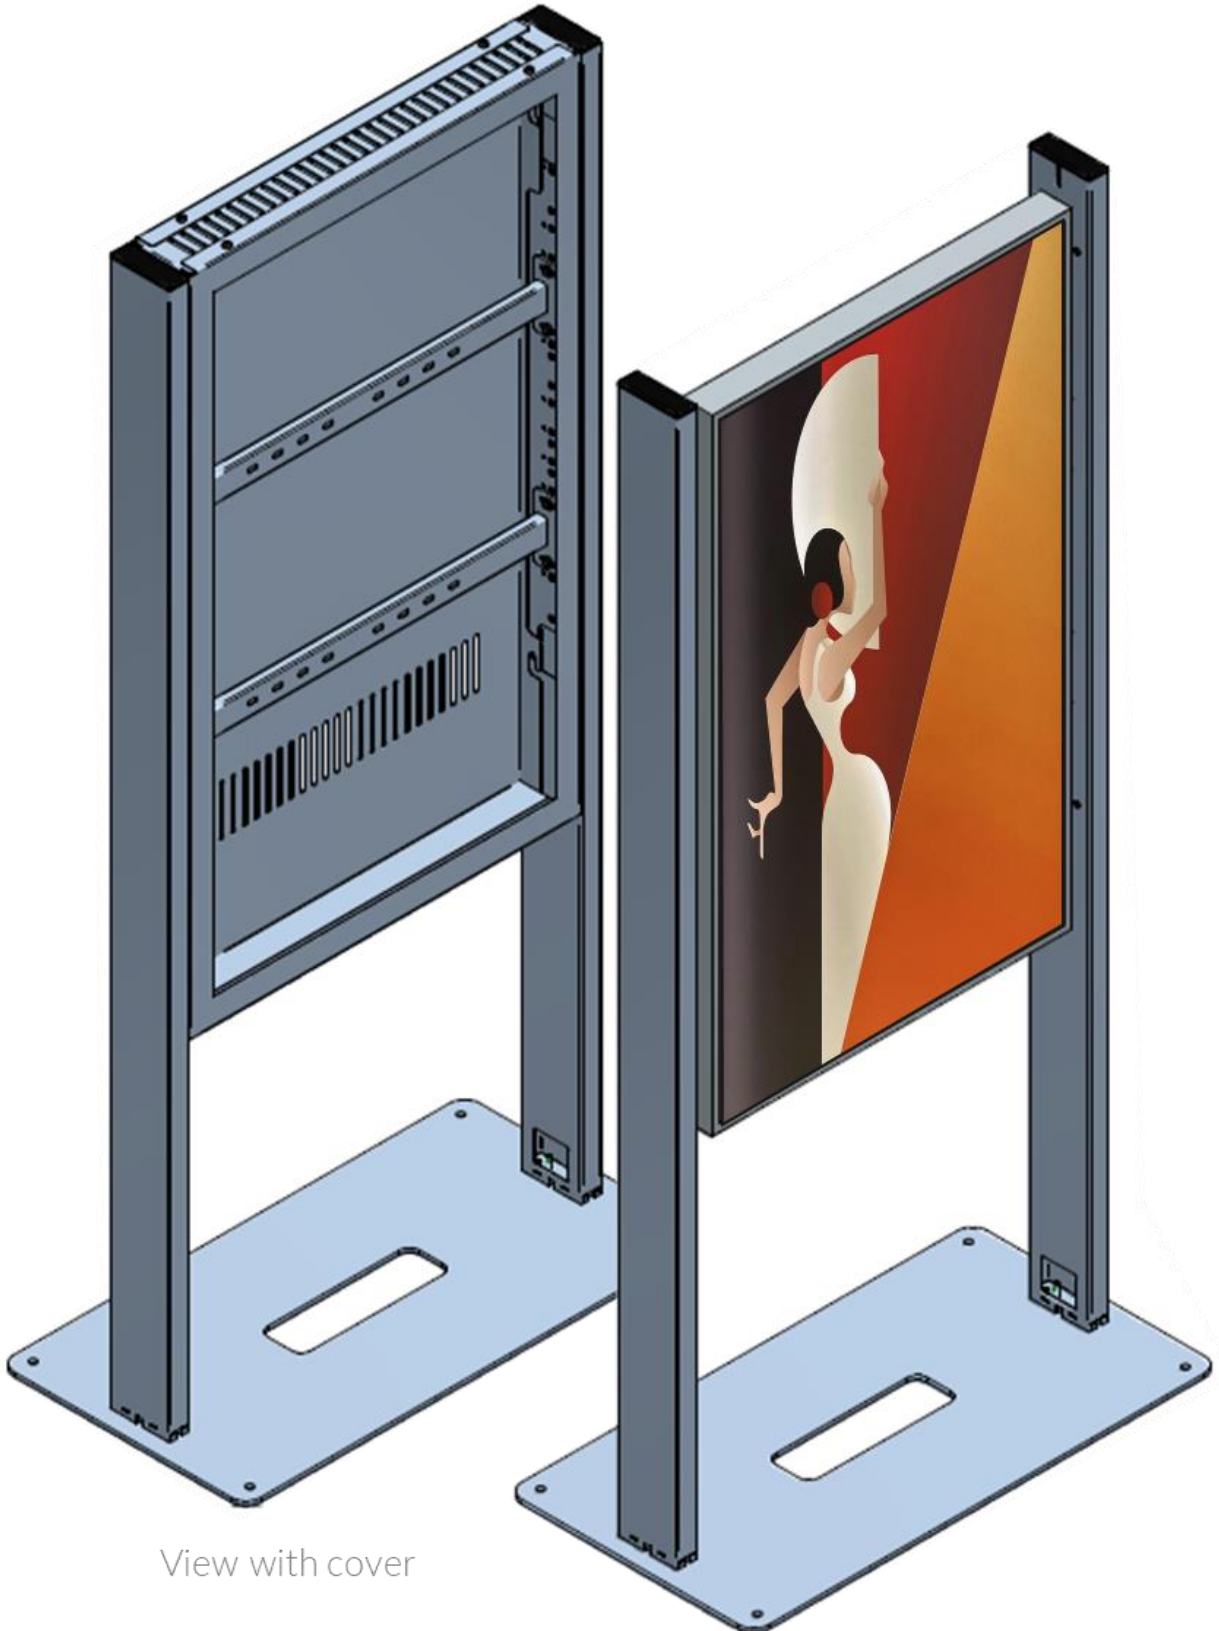

WINDOW GATE 49 & 55
PROFESSIONAL DISPLAY SUPPORT

View with cover

View without cover

WINDOW GATE 55

WINDOW GATE is a perfect solution for digital signage applications to be positioned in front of a shop window or in any site where information needs to be displayed.

The solution can be equipped with an optional cover on the front and on the back of the screen.

WINDOW GATE is available in black or white and for monitors from 43" to 75".

VIEW WITH OPTIONAL BACK COVER

WINDOW GATE 49

WINDOW GATE is a perfect solution for digital signage applications to be positioned in front of a shop window or in any site where information needs to be displayed.

The solution can be equipped with an optional cover on the front and on the back of the screen.

WINDOW GATE is available in black or white and for monitors from 43" to 75".

VIEW WITH OPTIONAL BACK COVER