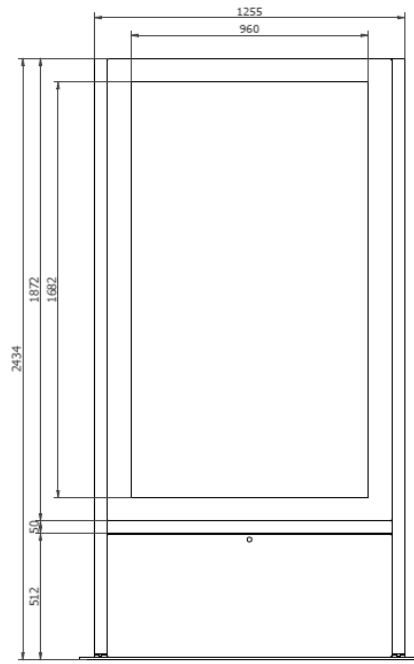

TOTEM ESSENTIAL 75