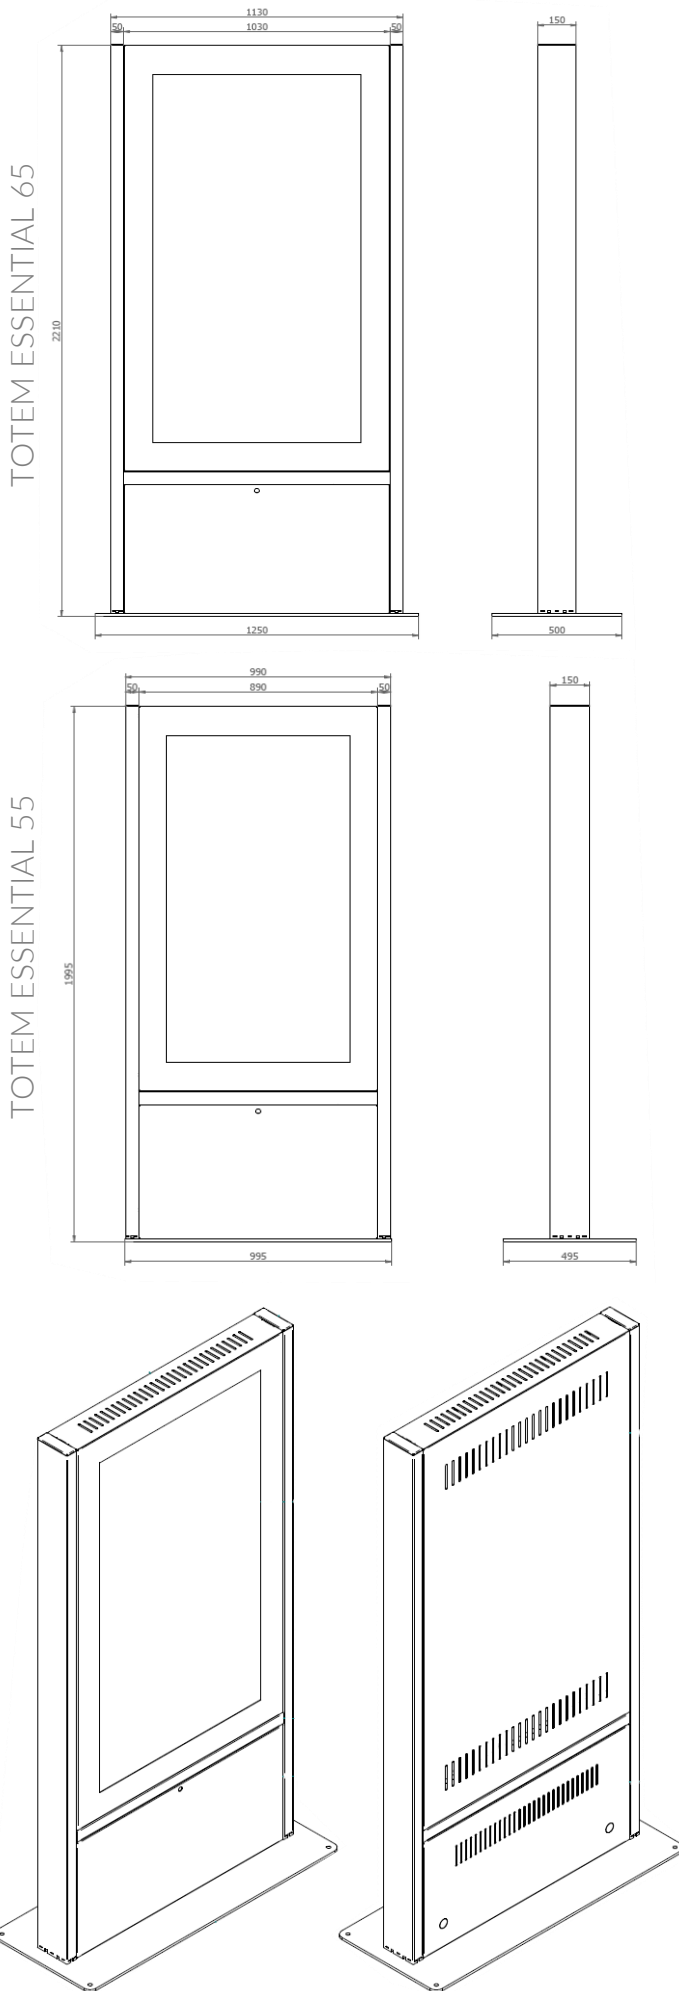

The TOTEM ESSENTIAL series is the right balance between price and features.

It is available in black or white and for monitors from 43" to 75".

The lower part of the totem, lockable with a security key, allows you to install a player or mini PC.

If necessary, a 3+3mm protective glass can be installed.

MODEL NAME

TOTEM ESSENTIAL 43-55-65-75

MAIN FEATURES

Min VESA: 200x200
Max VESA: 800x600

Screen dimension: 43-55-65-75"
Max screen weight: 50 Kg

Colour:
Black RAL9005 or White RAL9016

ACCESSORIES

Protective Glass 3+3mm

WARRANTY

5 years

COUNTRY OF ORIGIN

Made in Italy