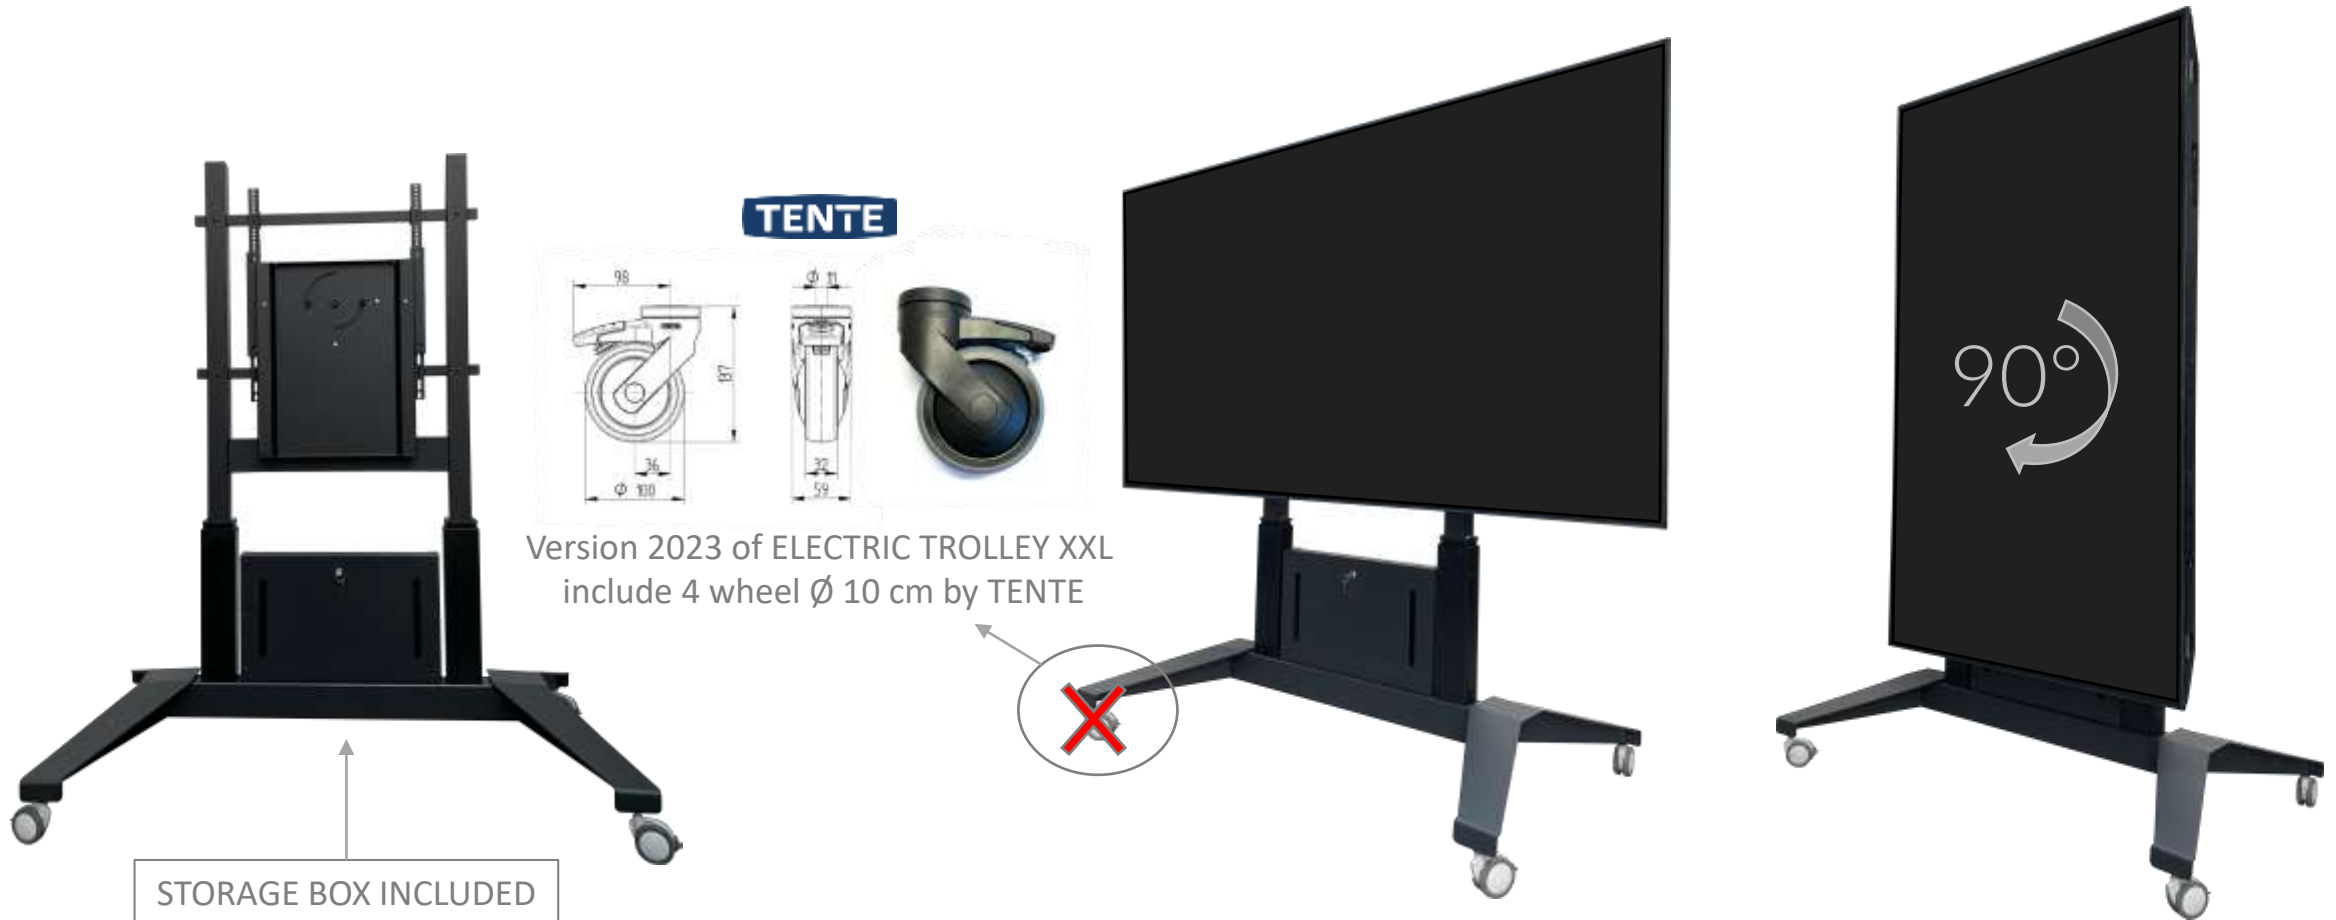

TRAINING & MEETING ROOMS

PRODUCTS SELECTION 2024

TROLLEY XXL (cod 07146)

FRONT COVER INCLUDED

TENTE

Version 2023 of TROLLEY XXL include 4 wheel Ø 10 cm by TENTE

Up to 100" – 100 Kg

OPTIONAL: SHELF FOR WEBCAM – FRONT SHELF x PC – UNIVERSAL SOUNDBAR BRACKET

ELECTRIC TROLLEY XXL (cod 07160)

Up to 100" – 100 Kg – INCLUDED: STORAGE BOX x PC – Ø 10 cm WHEELS

OPTIONAL: SHELF FOR WEBCAM – FRONT SHELF x PC – UNIVERSAL SOUNDBAR BRACKET – FLIP FUNCTION

Accessories XXL series

HANDY MAXI COD 0.253 AND 0.252

Cable management

SHELF included

Base with 4 wheels

Up to 60" – 40 Kg

OPTIONAL: SHELF FOR WEBCAM

FIX HANDY MAXI cod SID001

Up to 65" – 40 Kg

INCLUDED: FRONT SHELF & WEB-CAN SHELF

BASE SPRING cod 0.286

Up to 65" – 40 Kg

OPTIONAL: FRONT SHELF

FLOOR STAND MAXI cod 07163

PERFECT FOR VERY LARGE SCREEN

Up to 100" – 100 Kg

OPTIONAL: FRONT SHELF – WEBCAM SHELF