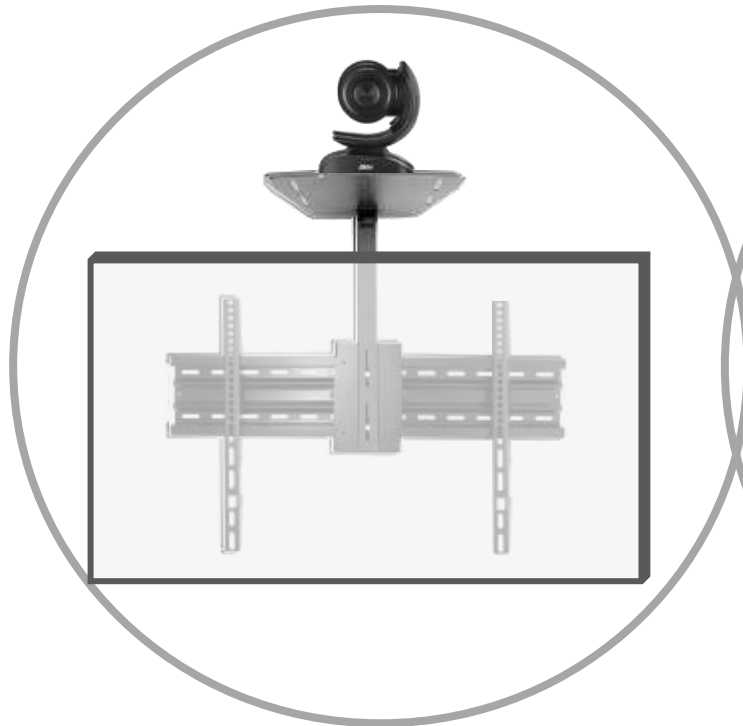

Others Solutions

WEBCAM SUPPORT