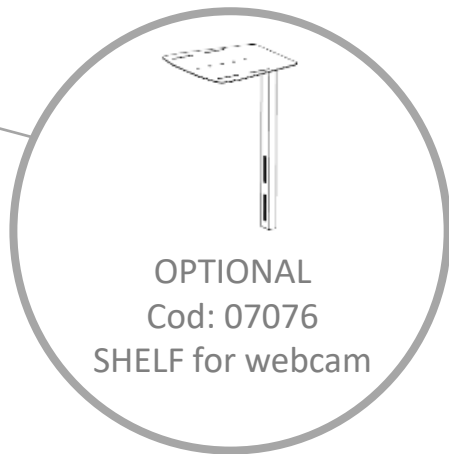

HANDY MAXI COD 0.253 AND 0.252

Cable management

SHELF included

Base with 4 wheels

Up to 60" – 40 Kg

OPTIONAL: SHELF FOR WEBCAM

FIX HANDY MAXI cod SID001

Up to 65" – 40 Kg