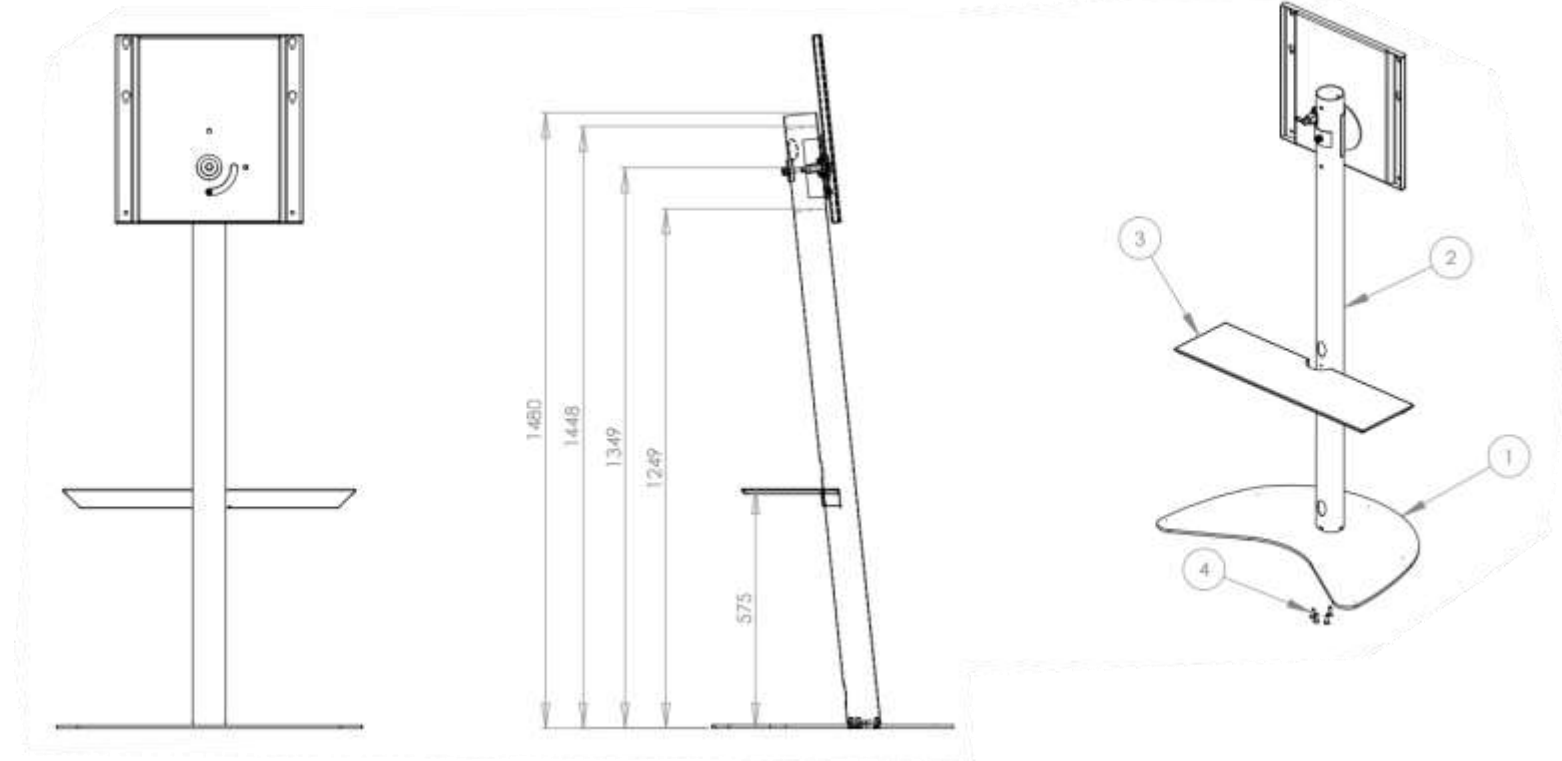

INCLUDED: FRONT SHELF & WEB-CAN SHELF

BASE SPRING cod 0.286

Up to 65" – 40 Kg

OPTIONAL: FRONT SHELF

FLOOR STAND MAXI cod 07163

PERFECT FOR VERY LARGE SCREEN

Up to 100" – 100 Kg

OPTIONAL: FRONT SHELF – WEBCAM SHELF

GYRO STAND & GYRO TROLLEY for FLIP 4

Up to 65" – 50 Kg

OPTIONAL: FRONT SHELF

Video-collaboration is a must

Shelves and brackets for webcam and SoundBar
for CISCO, AVER, LOGITECH, BOSE, POLY

Videoconferencing is quickly becoming “business as usual”.
For this reason OMB has created the webcam support for the wall brackets OMB
SLIM400/600/800. Soundbar bracket is also available.