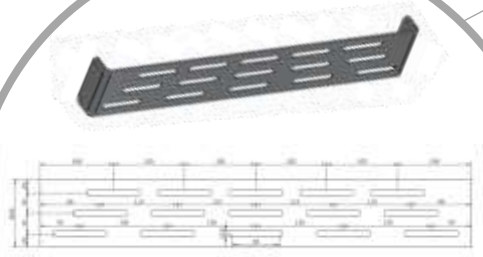

SOUNDBAR BRACKET
cod: 07152

ATTENTION: you cannot mount
both SoudBar bracket and Front Shelf