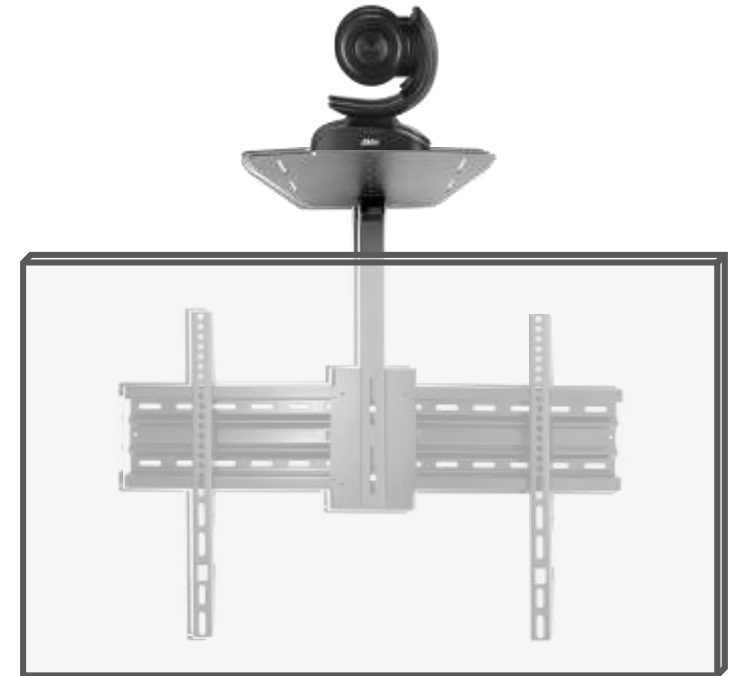

INCLUDED: FRONT SHELF & WEB-CAN SHELF

BASE SPRING cod 0.286

Up to 65" – 40 Kg

OPTIONAL: FRONT SHELF

FLOOR STAND MAXI cod 07163

PERFECT FOR VERY LARGE SCREEN

Up to 100" – 100 Kg

OPTIONAL: FRONT SHELF – WEBCAM SHELF

GYRO STAND & GYRO TROLLEY for FLIP 4

Up to 65" – 50 Kg

OPTIONAL: FRONT SHELF

Video-collaboration is a must

Shelves and brackets for webcam and SoundBar
for CISCO, AVER, LOGITECH, BOSE, POLY

Videoconferencing is quickly becoming “business as usual”.
For this reason OMB has created the webcam support for the wall brackets OMB
SLIM400/600/800. Soundbar bracket is also available.