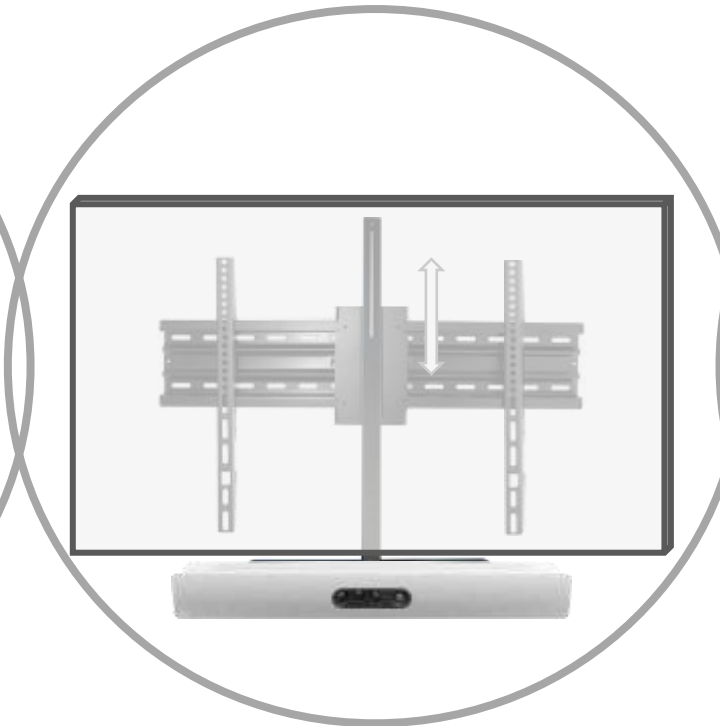

SOUNBAR BRACKETS