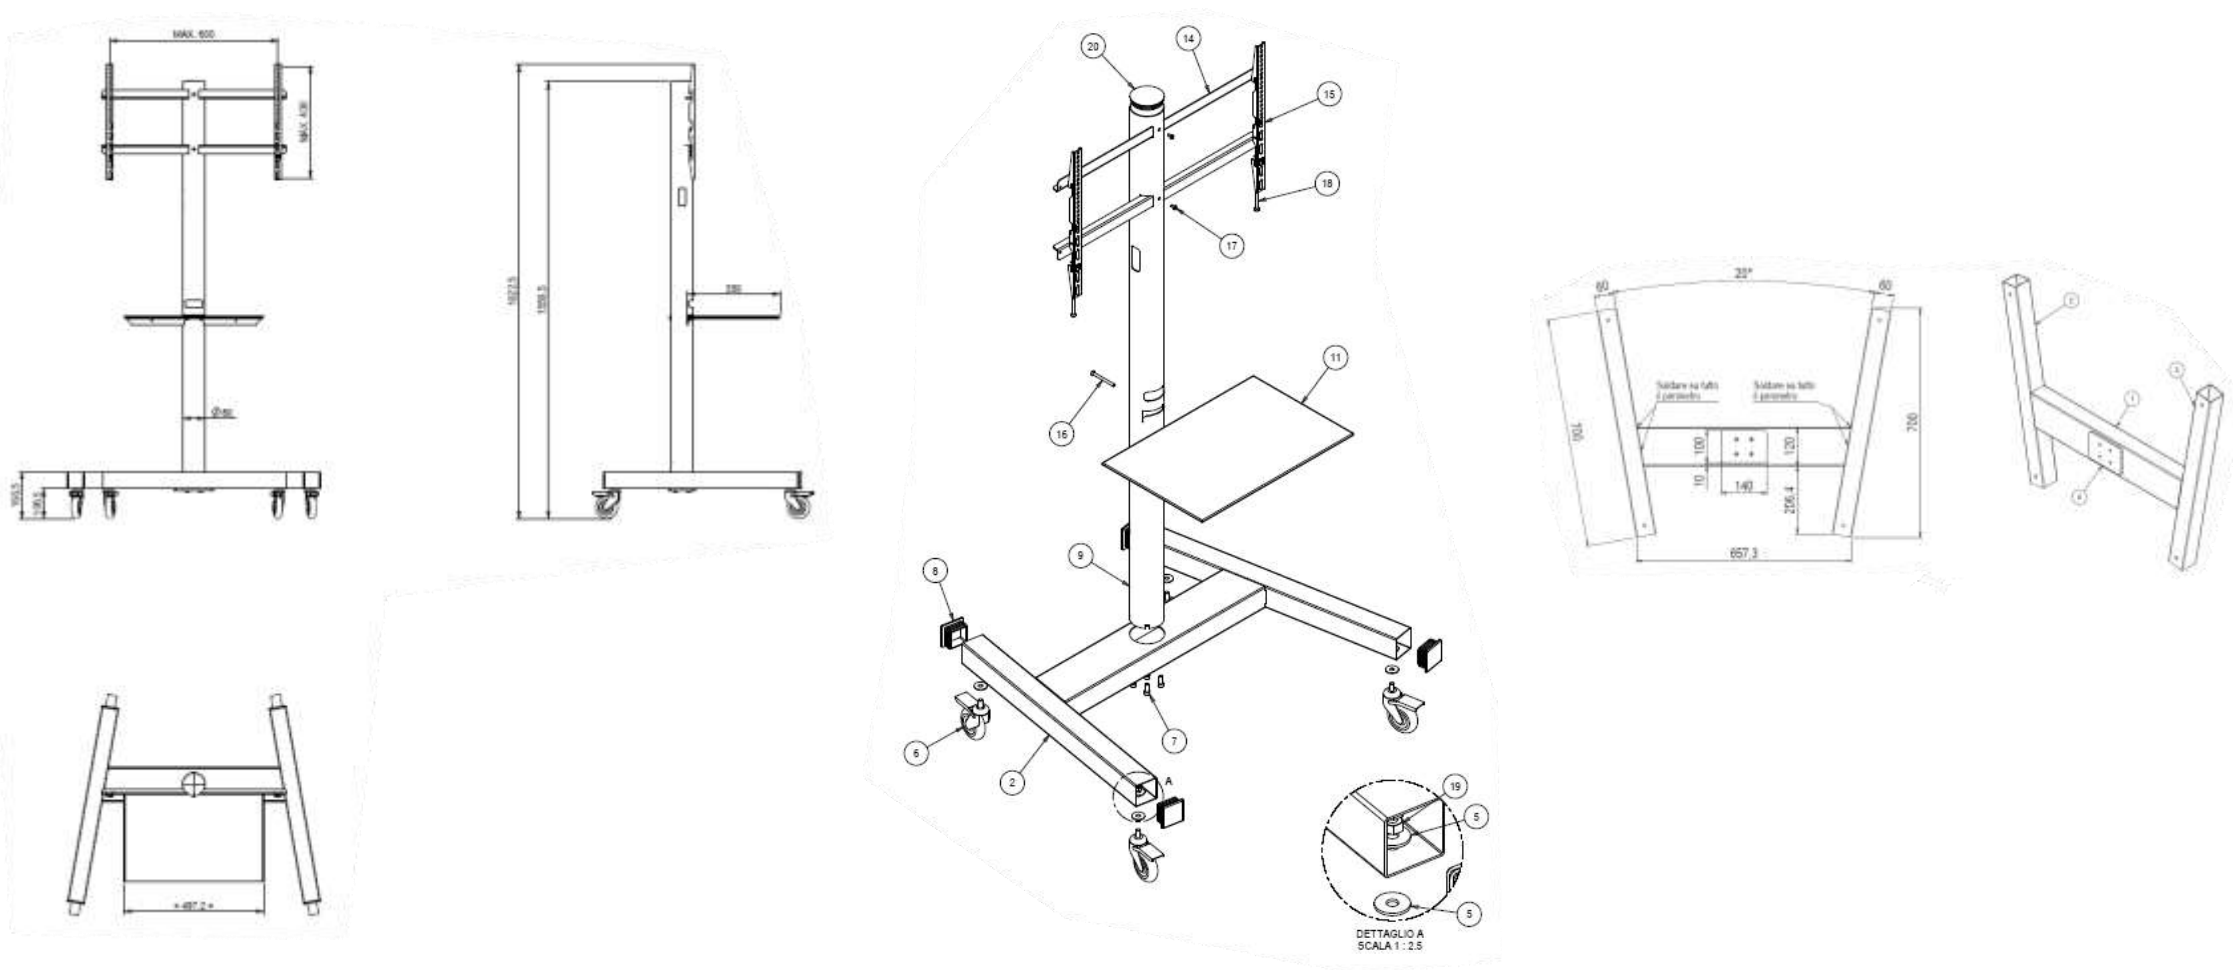

HANDY MAXI COD 0.253 AND 0.252

Cable management

SHELF included

Base with 4 wheels

Up to 60" – 40 Kg

OPTIONAL: SHELF FOR WEBCAM

FIX HANDY MAXI cod SID001

Up to 65" – 40 Kg