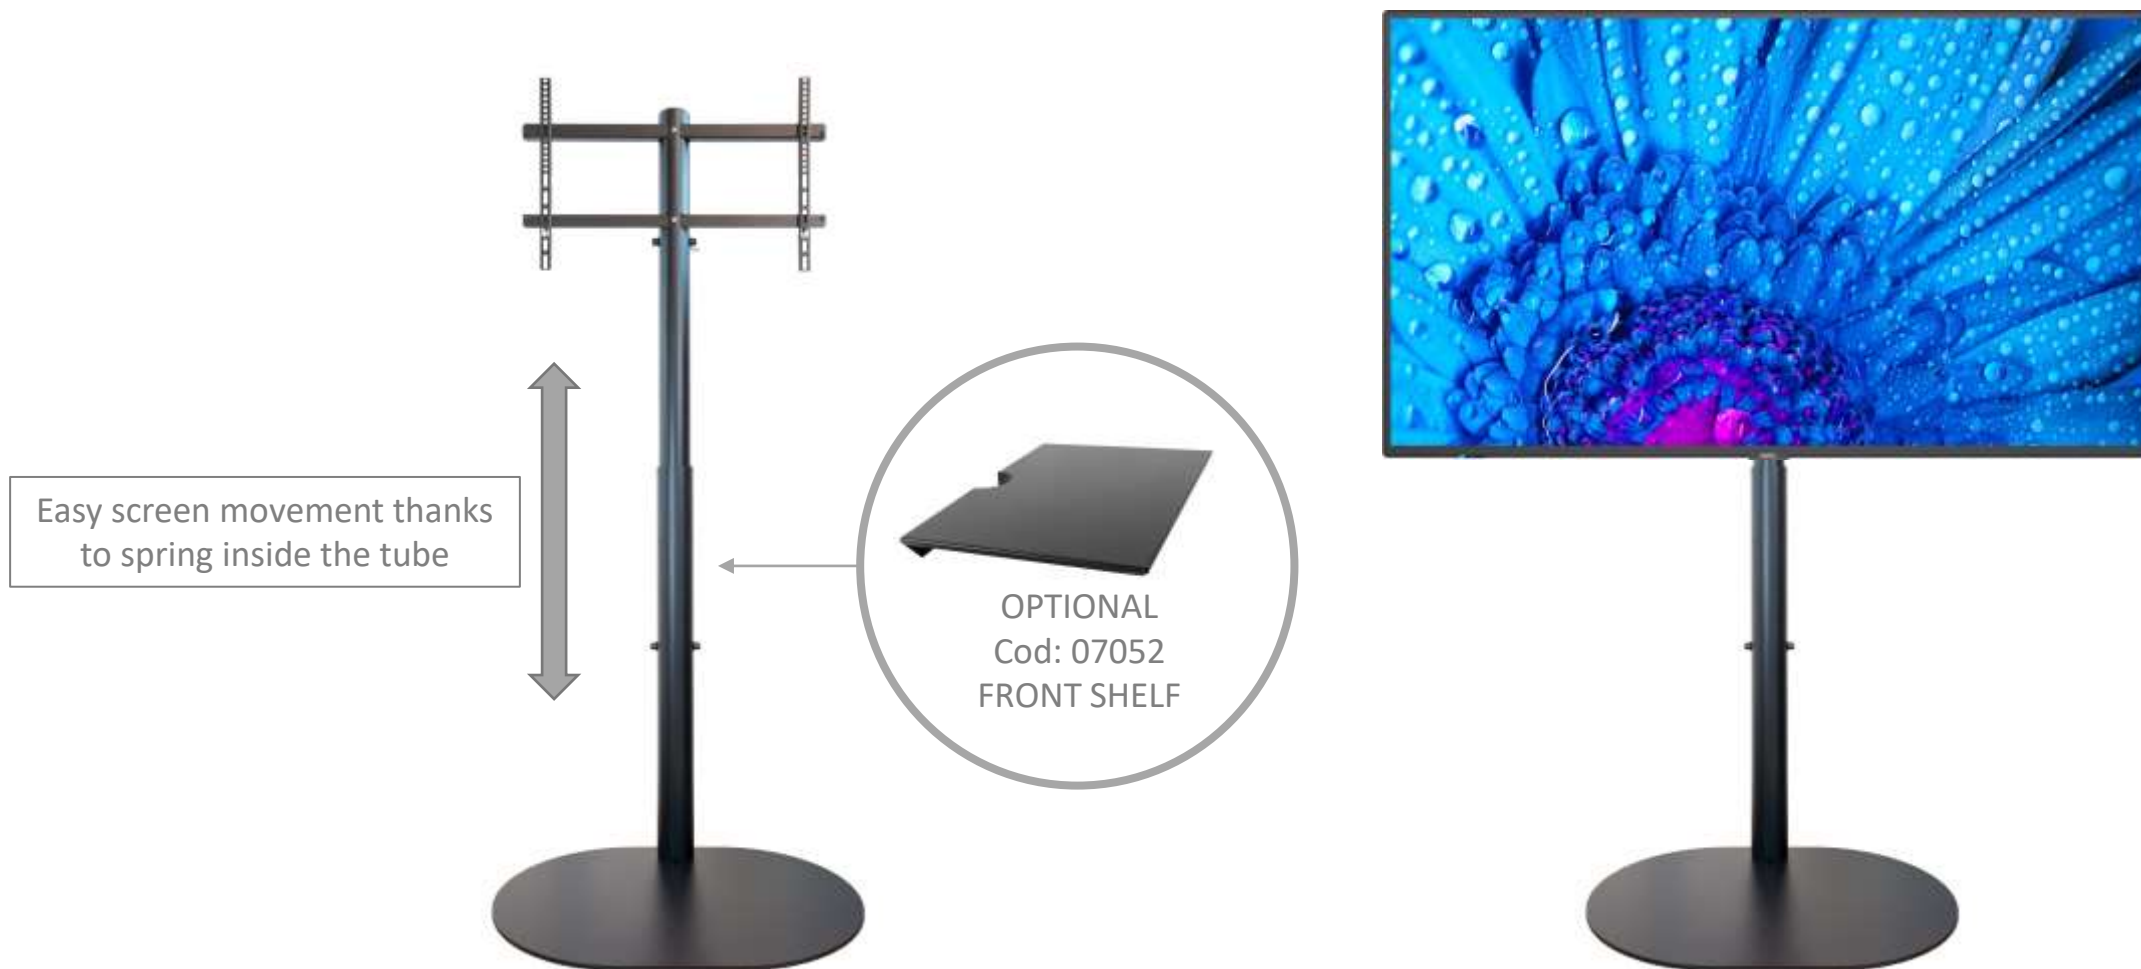

BASE SPRING cod 0.286

Up to 65" – 40 Kg

OPTIONAL: FRONT SHELF