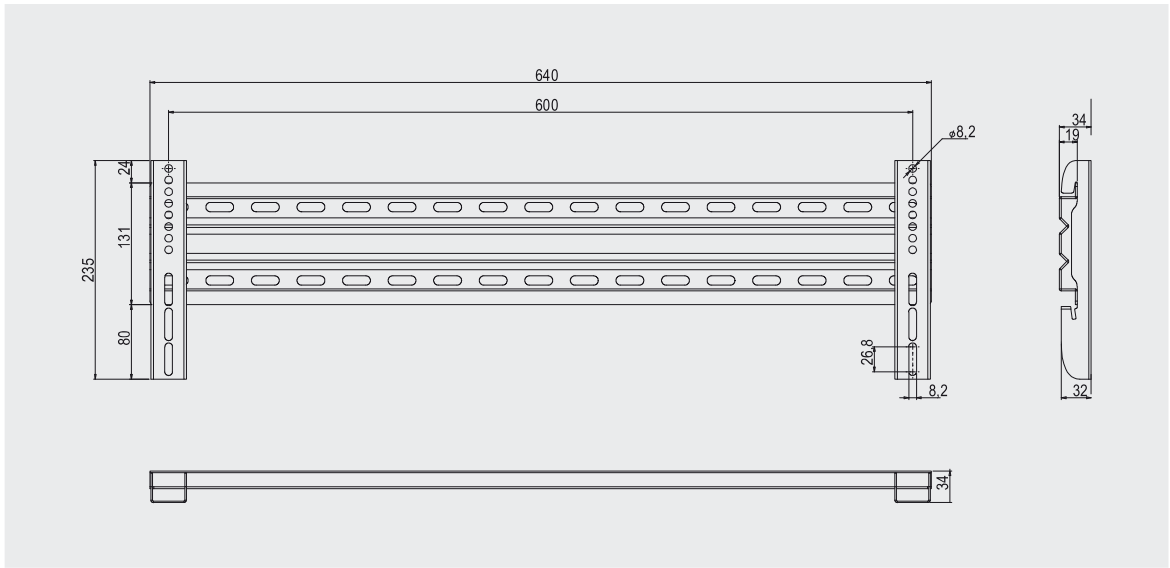

ULTRA STRETCH 86" HORIZ
Col. ● Code 06155

MIN VESA 200x200 - MAX VESA 600x200

218CM
86"

50KG
110LBS

34MM

ULTRA STRETCH 86" VERT
Col. ● Code 06156

MIN VESA 100x600 - MAX VESA 200x600

218CM
86"

50KG
110LBS

58MM

WALL

Fixed on the Wall

Ultra Stretch^{86"} Horiz

Ultra Stretch^{86"} Vert

Targeted to Professionals