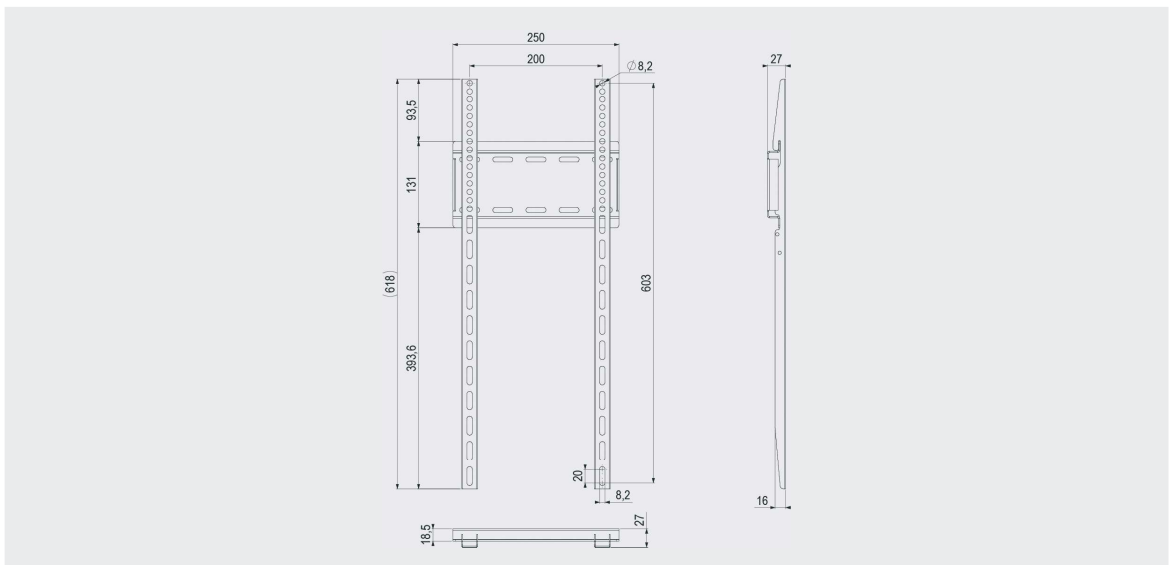

ULTRA STRETCH 86" HORIZ
Col. ● Code 06155

MIN VESA 200x200 - MAX VESA 600x200

218CM
86"

50KG
110LBS

34MM

ULTRA STRETCH 86" VERT
Col. ● Code 06156

MIN VESA 100x600 - MAX VESA 200x600

218CM
86"

50KG
110LBS

58MM

WALL

Fixed on the Wall

Ultra Stretch^{86"} Horiz

Ultra Stretch^{86"} Vert

Targeted to Professionals