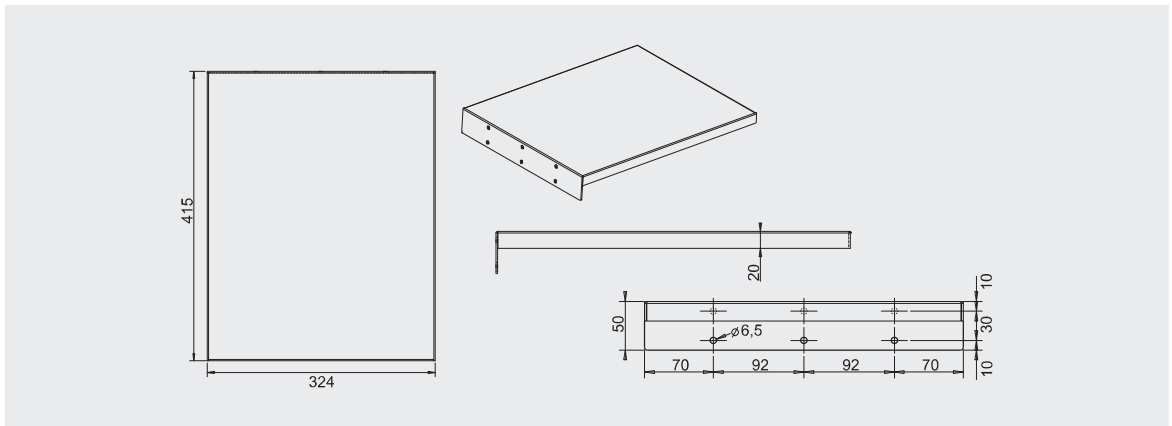

SHELF FOR ELECTRIC TROLLEY
Col. ● Code 07064

WALL FIX FOR COLUMN
Col. ● Code 07084

Shelf For Electric Trolley

Piano d'appoggio per carrelli e colonne elettriche.

Supporting surface for trolleys and electrical columns.