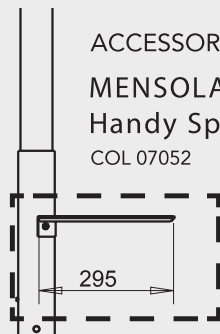

ACCESSORI BASE SPRING

SHELF BASE SPRING/HANDY SPRING/
PROFESSIONAL SPRING

cod 07052
Mensola

ACCESSORY BASE SPRING

SHELF BASE SPRING/HANDY SPRING/
PROFESSIONAL SPRING

cod 07052
Shelf

Targeted to Professionals