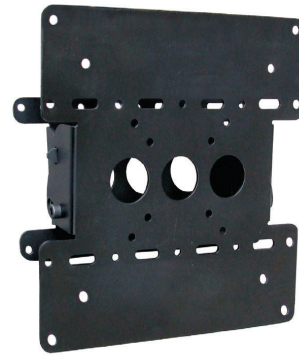

EASY GO 100
 Col. ● Code 06142
 VESA 50X50 / 75X75 / 100X100 / 200X100

MAX 81CM
 MAX 32" 20KG
 44LBS 50MM

EASY GO 200
 Col. ● Code 06143
 VESA 50X50/75X75/100X100/200X100/200X200

MAX 102CM
 MAX 40" 25KG
 55LBS 50MM

Floor to Ceiling Mounts

Easy Go 100

Supporto universale da parete inclinabile per monitor e tv.

Universal inclinable wall support for monitor and tv.

Easy Go 200

Supporto universale da parete inclinabile per monitor e tv.

Universal inclinable wall support for monitor and tv.

Targeted to Professionals