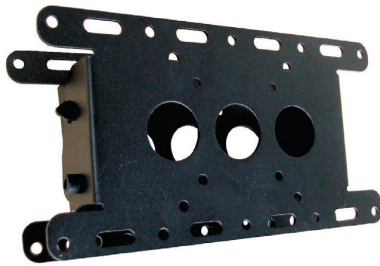

EASY GO 100
 Col. ● Code 06142
 VESA 50X50 / 75X75 / 100X100 / 200X100

MAX 81CM
 MAX 32" 20KG
 44LBS 50MM

EASY GO 200
 Col. ● Code 06143
 VESA 50X50/75X75/100X100/200X100/200X200

MAX 102CM
 MAX 40" 25KG
 55LBS 50MM

Floor to Ceiling Mounts

Easy Go 100

Supporto universale da parete inclinabile per monitor e tv.

Universal inclinable wall support for monitor and tv.

Easy Go 200

Supporto universale da parete inclinabile per monitor e tv.

Universal inclinable wall support for monitor and tv.

Targeted to Professionals