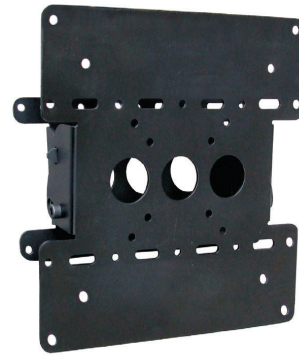

EASY GO 100
 Col. ● Code 06142
 VESA 50X50 / 75X75 / 100X100 / 200X100

MAX 81CM
 MAX 32" 20KG
 44LBS 50MM

EASY GO 200
 Col. ● Code 06143
 VESA 50X50/75X75/100X100/200X100/200X200

MAX 102CM 25KG
 MAX 40" 55LBS 50MM

Floor to Ceiling Mounts

Easy Go 100

Supporto universale da parete inclinabile per monitor e tv.

Universal inclinable wall support for monitor and tv.

Easy Go 200

Supporto universale da parete inclinabile per monitor e tv.

Universal inclinable wall support for monitor and tv.

Targeted to Professionals