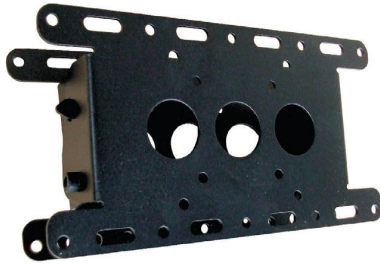

EASY GO 100
 Col. ● Code 06142
 VESA 50X50 / 75X75 / 100X100 / 200X100

MAX 81CM
 MAX 32" 20KG
 44LBS 50MM

EASY GO 200
 Col. ● Code 06143
 VESA 50X50/75X75/100X100/200X100/200X200

MAX 102CM 25KG
 MAX 40" 55LBS 50MM

Floor to Ceiling Mounts

Easy Go 100

Supporto universale da parete inclinabile per monitor e tv.

Universal inclinable wall support for monitor and tv.

Easy Go 200

Supporto universale da parete inclinabile per monitor e tv.

Universal inclinable wall support for monitor and tv.

Targeted to Professionals