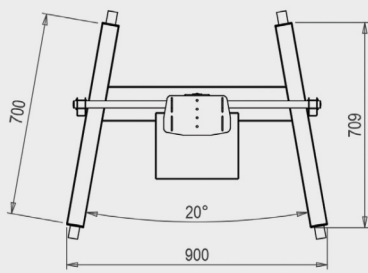

Il monitor è posizionabile in una delle tre altezze disponibili.

FIX TROLLEY is the perfect trolley for large screens and price sensitive customers. FIX TROLLEY is available in two versions:

- **cod 07147 – FIX TROLLEY:** basic version without shelves for web-cam and notebook
- **cod 07141 – FIX TROLLEY ALL-IN-ONE:** full version that includes web-cam and notebook shelves.

The monitor can be positioned in one of the three available heights.

Manual Trolleys & Floor Stand