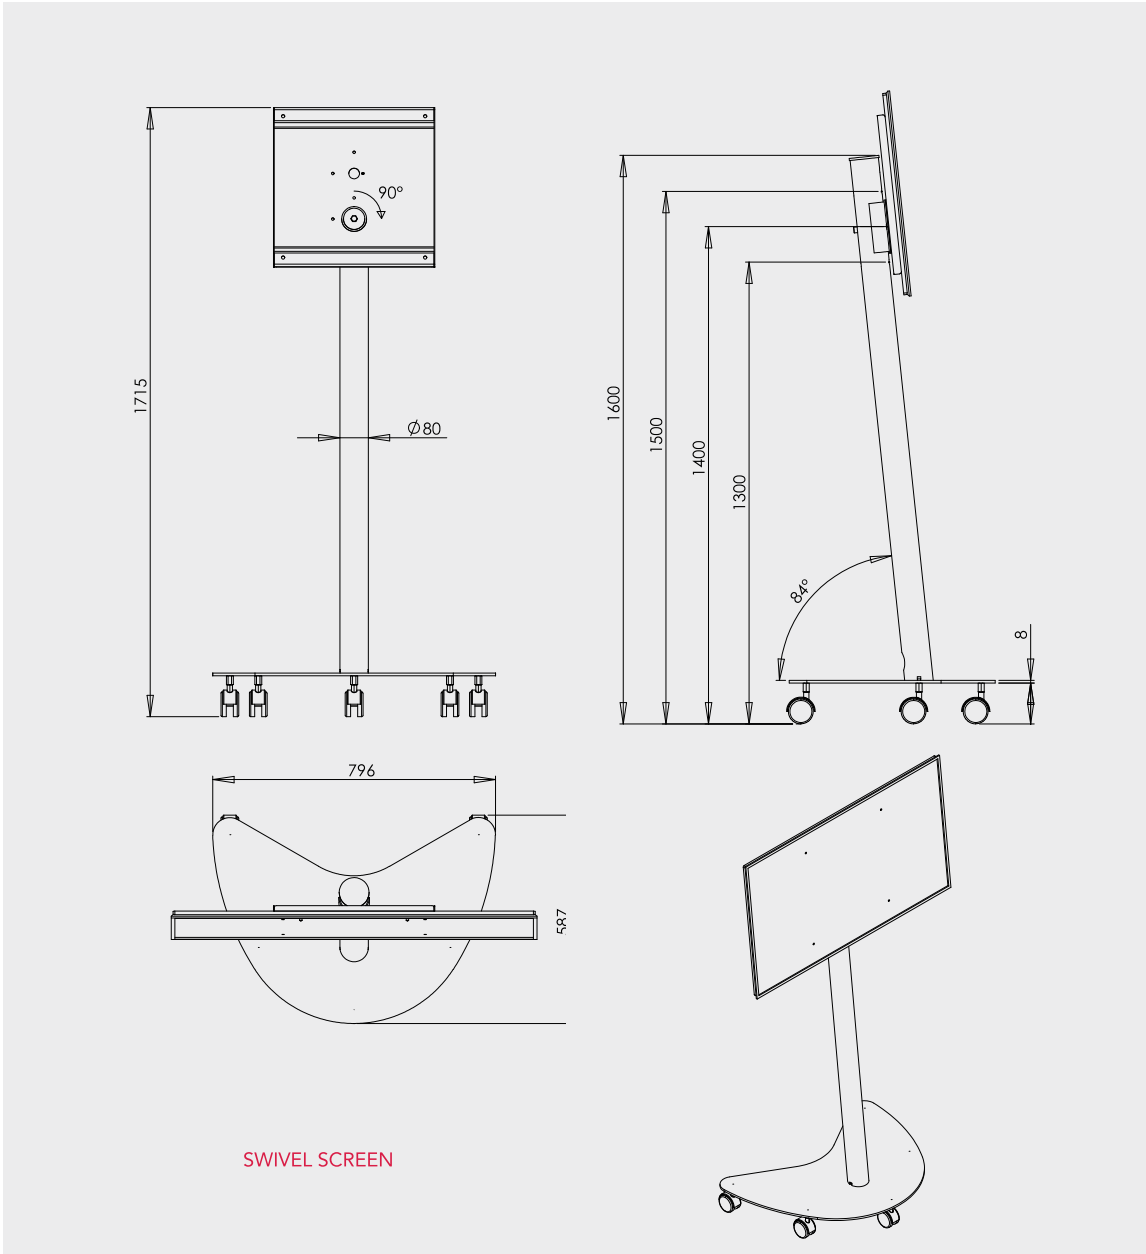

FLOOR

SWIVEL SCREEN

Manual Trolleys & Floor Stand

MANUAL TROLLEYS
& FLOOR STAND