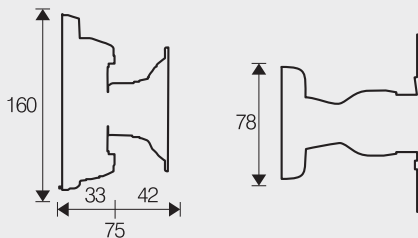

LUNAR 1
Col. ● Code 06105
VESA 100x100 / 200x100 / 200x200

LUNAR 2
Col. ● Code 06107
VESA 100x100 / 200x100 / 200x200

Lunar 1

Supporto murale a uno snodo inclinabile per plasma, lcd e led tv.

Inclinable wall bracket with one articulation for plasma, lcd and led tvs.

Lunar 2

Supporto murale a due snodi inclinabile per plasma, lcd e led tv.

Inclinable wall bracket with two articulations for plasma, lcd and led tv.

Wall Mounts Solutions

Targeted to Professionals

● Code 04002 VESA 400x400 MAX TV. 42"

● Code 04000 VESA 400x400 MAX TV. 42"