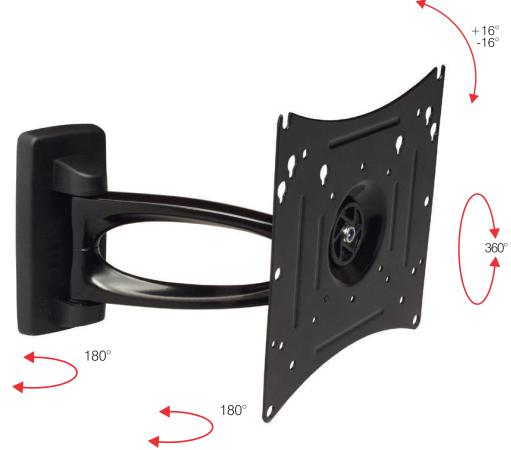

LUNAR 1
Col. ● Code 06105
VESA 100x100 / 200x100 / 200x200

LUNAR 2
Col. ● Code 06107
VESA 100x100 / 200x100 / 200x200

Lunar 1

Supporto murale a uno snodo inclinabile per plasma, lcd e led tv.

Inclinable wall bracket with one articulation for plasma, lcd and led tvs.

Lunar 2

Supporto murale a due snodi inclinabile per plasma, lcd e led tv.

Inclinable wall bracket with two articulations for plasma, lcd and led tv.

Wall Mounts Solutions

Targeted to Professionals

● Code 04002 VESA 400x400 MAX TV. 42"