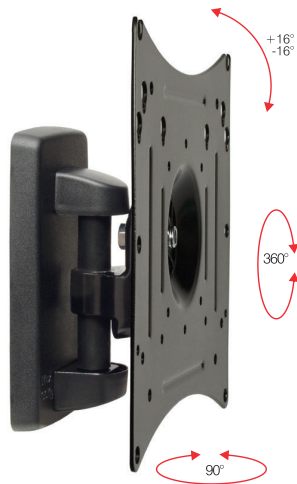

LUNAR 1
Col. ● Code 06105
VESA 100x100 / 200x100 / 200x200

LUNAR 2
Col. ● Code 06107
VESA 100x100 / 200x100 / 200x200

Lunar 1

Supporto murale a uno snodo inclinabile per plasma, lcd e led tv.

Inclinable wall bracket with one articulation for plasma, lcd and led tvs.

Lunar 2

Supporto murale a due snodi inclinabile per plasma, lcd e led tv.

Inclinable wall bracket with two articulations for plasma, lcd and led tv.

Wall Mounts Solutions

Targeted to Professionals

● Code 04002 VESA 400x400 MAX TV. 42"

● Code 04000 VESA 400x400 MAX TV. 42"