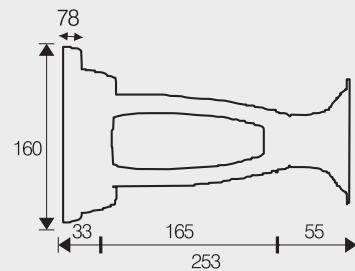

LUNAR 1
Col. ● Code 06105
VESA 100x100 / 200x100 / 200x200

LUNAR 2
Col. ● Code 06107
VESA 100x100 / 200x100 / 200x200

Lunar 1

Supporto murale a uno snodo inclinabile per plasma, lcd e led tv.

Inclinable wall bracket with one articulation for plasma, lcd and led tvs.

Lunar 2

Supporto murale a due snodi inclinabile per plasma, lcd e led tv.

Inclinable wall bracket with two articulations for plasma, lcd and led tv.

Wall Mounts Solutions

Targeted to Professionals

● Code 04002 VESA 400x400 MAX TV. 42"

● Code 04000 VESA 400x400 MAX TV. 42"