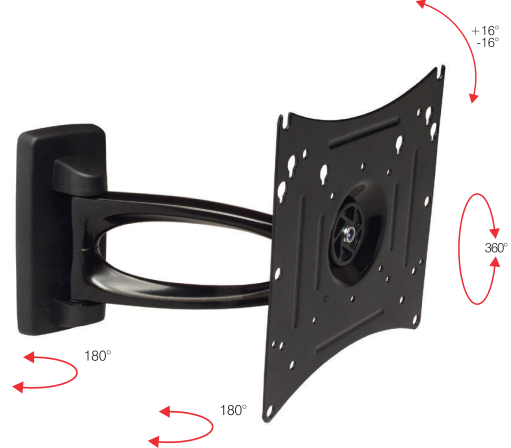

LUNAR 1
Col. ● Code 06105
VESA 100x100 / 200x100 / 200x200

LUNAR 2
Col. ● Code 06107
VESA 100x100 / 200x100 / 200x200

Lunar 1

Supporto murale a uno snodo inclinabile per plasma, lcd e led tv.

Inclinable wall bracket with one articulation for plasma, lcd and led tvs.

Lunar 2

Supporto murale a due snodi inclinabile per plasma, lcd e led tv.

Inclinable wall bracket with two articulations for plasma, lcd and led tv.

Wall Mounts Solutions

Targeted to Professionals

● Code 04002 VESA 400x400 MAX TV. 42"

● Code 04000 VESA 400x400 MAX TV. 42"