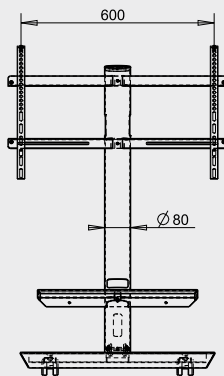

Manual Trolleys & Floor Stand

MANUAL TROLLEYS  
& FLOOR STAND

MAX WEIGHT  
CAPACITY SHELF  
5KG-11LBS