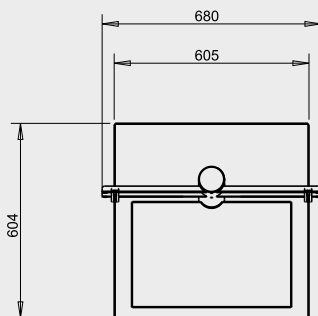

MAXI PLANET  
Col. ● Code 0.254

MIN VESA 100x100 - MAX VESA 600x400

117-165CM  
46-65"

40KG  
88LBS

FLOOR

Manual Trolleys & Floor Stand

MANUAL TROLLEYS  
& FLOOR STAND

MAX WEIGHT  
CAPACITY SHELF  
5KG-11LBS