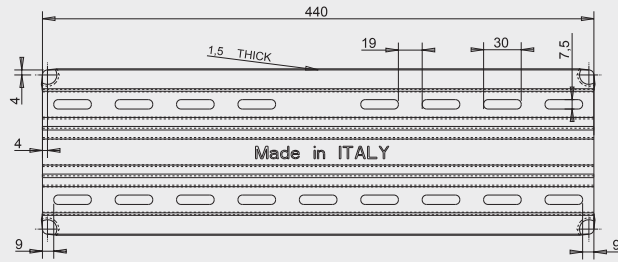

Wall support for monitors from 37" to 55" to create installations of multiple monitors, forming limitless solutions thanks to the combination of the wall plates and the vertical bars. ALIGNER allows an aligned installation. Inclination is possible from 0° to 12°. Monitors can be installed both horizontally and vertically.

COMBINAZIONI / COMBINATIONS

cod.	MAX VESA.	WIDTH X	WEIGHT CAPACITY
32354	400	440	80kg
32356	600	640	80kg
32355	800	840	80kg

cod.	Y	Z	WEIGHT CAPACITY	INCLINATION
07027	35	430	50kg/110lbs	0-12°
07028	25	420	50kg/110lbs	0-0°
07029	25	620	50kg/110lbs	0-0°

Targeted to Professionals

Aligner

Allineatore per assemblare menu digital.

Aligner for assembling menu digital.

WALL

32354

32356

32355