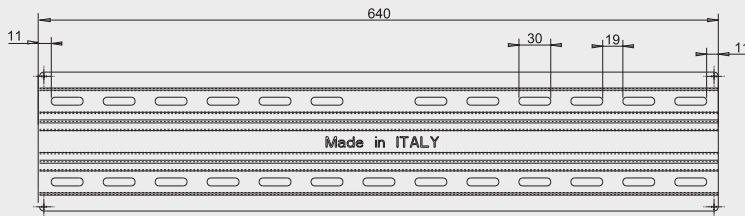

Wall support for monitors from 37" to 55" to create installations of multiple monitors, forming limitless solutions thanks to the combination of the wall plates and the vertical bars. ALIGNER allows an aligned installation. Inclination is possible from 0° to 12°. Monitors can be installed both horizontally and vertically.

COMBINAZIONI / COMBINATIONS

cod.	MAX VESA.	WIDTH X	WEIGHT CAPACITY
32354	400	440	80kg
32356	600	640	80kg
32355	800	840	80kg

cod.	Y	Z	WEIGHT CAPACITY	INCLINATION
07027	35	430	50kg/110lbs	0-12°
07028	25	420	50kg/110lbs	0-0°
07029	25	620	50kg/110lbs	0-0°

Targeted to Professionals

Aligner

Allineatore per assemblare menu digital.

Aligner for assembling menu digital.

WALL

32354

32356

32355