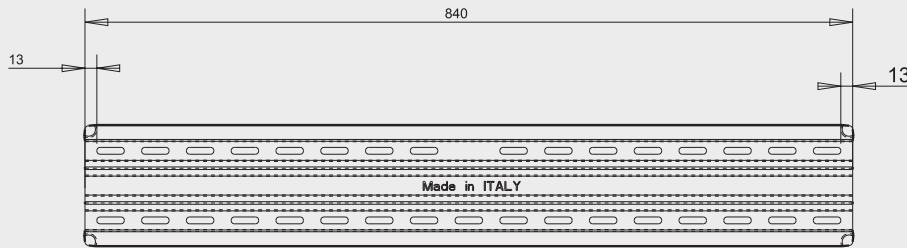

Wall support for monitors from 37" to 55" to create installations of multiple monitors, forming limitless solutions thanks to the combination of the wall plates and the vertical bars. ALIGNER allows an aligned installation. Inclination is possible from 0° to 12°. Monitors can be installed both horizontally and vertically.

COMBINAZIONI / COMBINATIONS

cod.	MAX VESA.	WIDTH X	WEIGHT CAPACITY
32354	400	440	80kg
32356	600	640	80kg
32355	800	840	80kg

cod.	Y	Z	WEIGHT CAPACITY	INCLINATION
07027	35	430	50kg/110lbs	0-12°
07028	25	420	50kg/110lbs	0-0°
07029	25	620	50kg/110lbs	0-0°

Targeted to Professionals

Aligner

Allineatore per assemblare menu digital.

Aligner for assembling menu digital.

WALL

32354

32356

32355