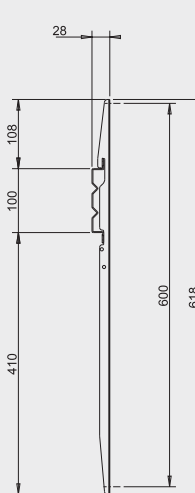

WALL

07029

Video Wall Mounts