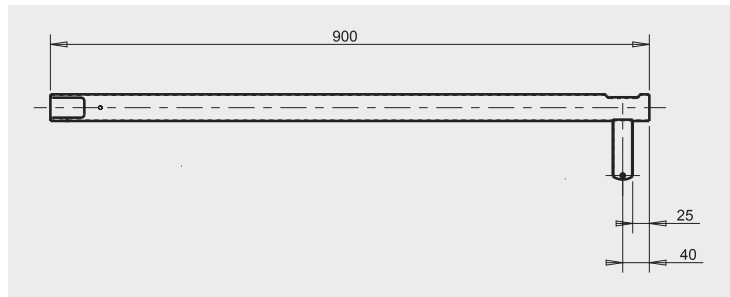

PRECISION EXTENSION 800-1200
Col. ● Code 26151

10KG
22LBS

PRECISION EXTENSION 1200-1600
Col. ● Code 26152

10KG
22LBS

WALL

Precision Extension 800-1200

Prolunga regolabile da 800 a 1200mm.

Adjustable extension from 800 to 1200mm.

Projector Mounts

Precision Extension 1200-1600

Prolunga regolabile da 1200 a 1600mm.

Adjustable extension from 1200 to 1600mm.

ACCESSORI / ACCESSORY

KIT MONOPROJECTOR-METAL

col. ● 36084

Piedino in metallo per raggiungere Ø370

Metal extension to reach Ø370