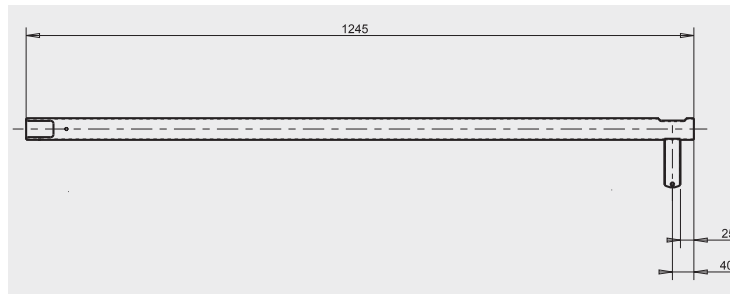

PRECISION EXTENSION 800-1200
Col. ● Code 26151

10KG
22LBS

PRECISION EXTENSION 1200-1600
Col. ● Code 26152

10KG
22LBS

WALL

Precision Extension 800-1200

Prolunga regolabile da 800 a 1200mm.

Adjustable extension from 800 to 1200mm.

Projector Mounts

Precision Extension 1200-1600

Prolunga regolabile da 1200 a 1600mm.

Adjustable extension from 1200 to 1600mm.

ACCESSORI / ACCESSORY

KIT MONOPROJECTOR-METAL

col. ● 36084

Piedino in metallo per raggiungere Ø370

Metal extension to reach Ø370