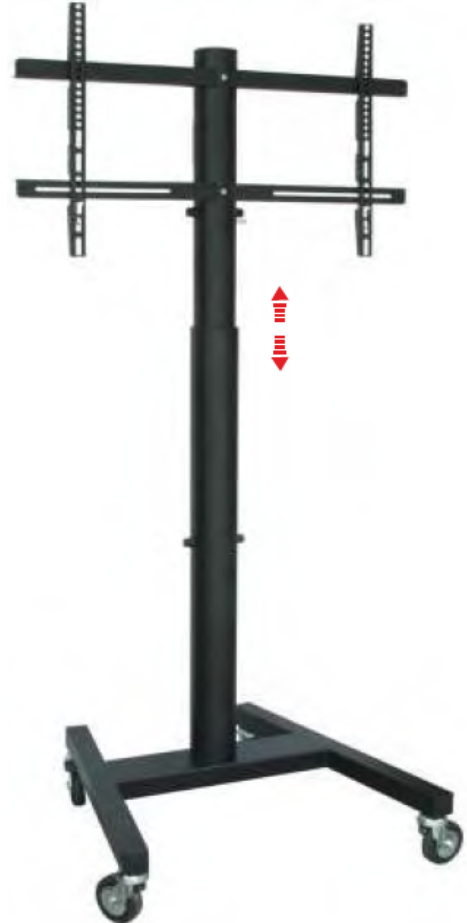

# PROFESSIONAL SPRING

**L&C**  
ITALIAN DESIGN

|   |   |    |
|---|---|----|
| A |            | 1x |
| B |            | 1x |
| C |  M8 x 20   | 4x |
| D |            | 2x |
| E |            | 4x |
| F |  M5 x 10   | 4x |
| G |            | 2x |
| H |  M4 x 20   | 4x |
| I |  M6 x 20   | 4x |
| L |  M8 x 20  | 4x |
| M |          | 1x |
| N |  M6 x 45 | 2x |
| O |          | 4x |
| P |          | 1x |
| Q |  M8      | 4x |
| R |  M6      | 1x |
| V |          | 4x |

40 Kg  
88 lbs

da 32" a 55" - da 81cm a 140cm  
from 32" to 55" - from 81cm to 140cm

regolazione verticale 300 mm  
vertical adjustments up to 300 mm

4 ruote di movimentazione  
with the 4 wheels the Stand can also easily be moved