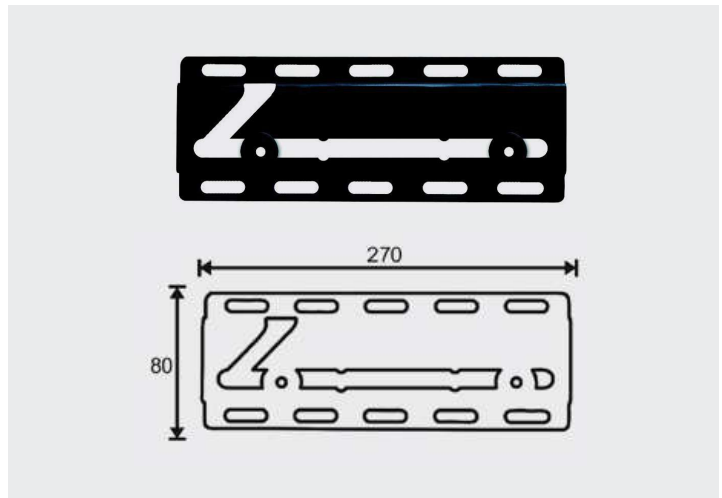

SLIM 200  
Col. ● Code 06154

MIN VESA 100x100 - MAX VESA 200x200

25-81CM  
10-32"

20KG  
44LBS

12MM

## Slim 200

Supporto universale fisso da parete per monitor e tv.

Universal fix wall support for monitor and tv.

Floor to Ceiling Mounts

Targeted to Professionals

MADE IN ITALY