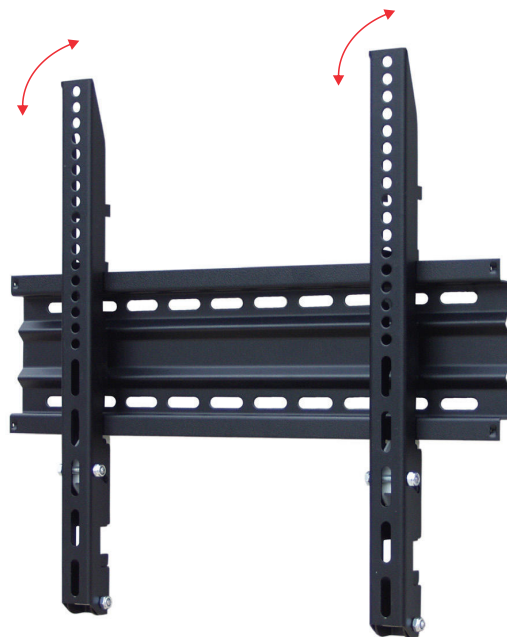

SLIM TILT 600
Col. ● Code 06145

MINI VESA 200X200 - MAX VESA 600X400

81-152CM
32-60"

50KG
110LBS

37MM

WALL

Slim Tilt 600

Supporto universale da parete inclinabile per monitor e tv.

Universal inclinable wall support for monitor and tv.

Wall Mounts Solutions

WALL MOUNTS
SOLUTIONS