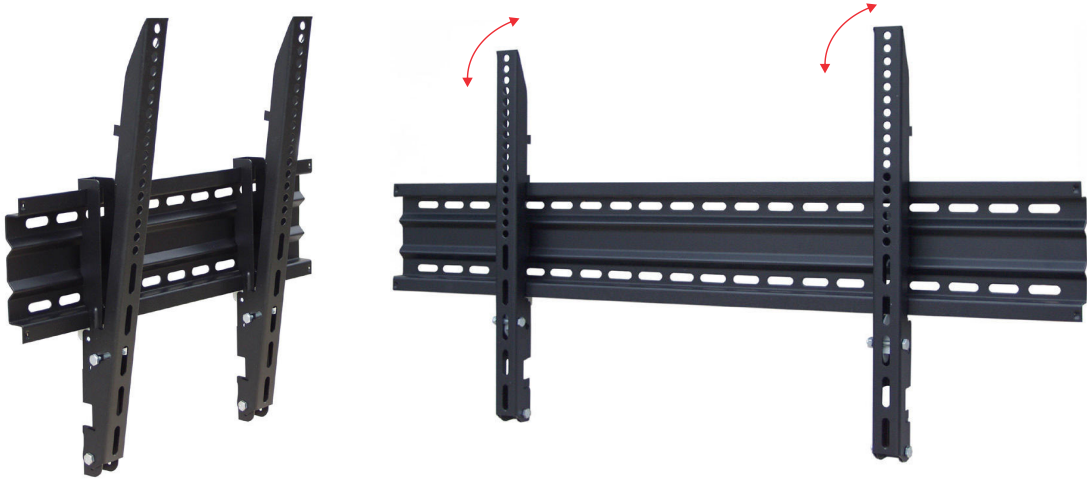

SLIM TILT 800  
Col. ● Code 06129

MINI VESA 200X200 - MAX VESA 800X400

102-203CM  
40-80"

60KG  
132LBS

37MM

WALL

# Slim Tilt 800

Floor to Ceiling Mounts

Supporto universale da parete inclinabile per monitor e tv.

Universal inclinable wall support for monitor and tv.

Targeted to Professionals