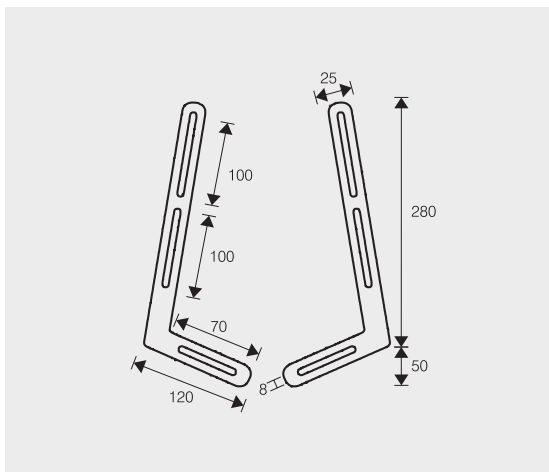

SOUND BAR  
Col. ● Code 06168

20KG  
44LBR

WALL

UNIVERSAL ADAPTOR  
Col. ● Code 36088  
MINI VESA 200X100 - MAX VESA 400X400

30KG  
66LBR

WALL

## Sound Bar

Supporto per sorreggere la barra soundbar e farla diventare parte integrante del televisore. La particolare sagoma permette di poter fissare la barra ai vari fori VESA del tv.

A bracket which allows the sound-bar to become an integral part of the television. Thanks to its particular shape it can be fixed to more VESA holes in the tv.

## Universal Adaptor

Adattatore per convertire VESA 100 fino a VESA 400 x 400. Adatto anche per televisori led.

Adaptor for converting VESA 100 up to VESA 400 x 400. Also suitable for led tvs.

Wall Mounts Solutions